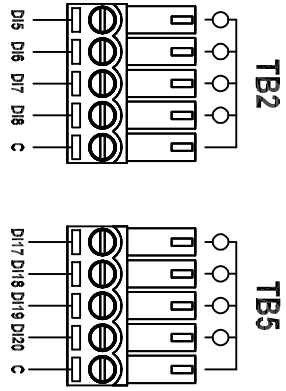

Screw Terminals (81-1008)

Lever Terminals (82-1008)

ZONE	REV	DESCRIPTION	DATE	APPROVED
------	-----	-------------	------	----------

1384 Blue Oaks Blvd
 Roseville, CA 95678
 (530) 888-1800
 WWW.ICLINKS.COM

Industrial Control Links
 MODULUS D1D0-2004 12/24V 8x-1008

SIZE FROM NO. 61294001
 SHEET

SCALE AX1