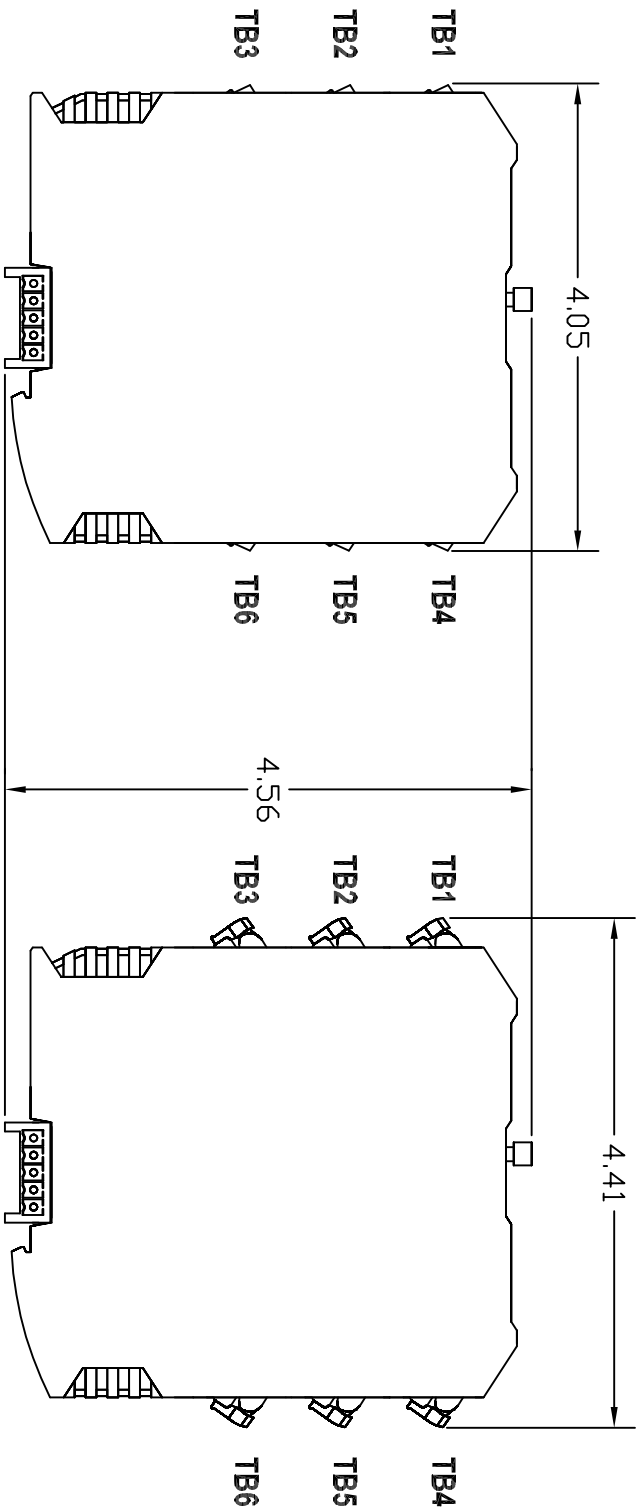

Screw Terminals (81-1008)

Lever Terminals (82-1008)

ZONE	REV	DESCRIPTION	DATE	APPROVED
------	-----	-------------	------	----------

1384 Blue Oaks Blvd
 Roseville, CA 95678
 (530) 888-1800
 WWW.ICLINKS.COM

Industrial Control Links
 MODULUS D1D0-2004 12/24V 8x-1008

SIZE FROM NO. 61294001
 SHEET

SCALE AX1