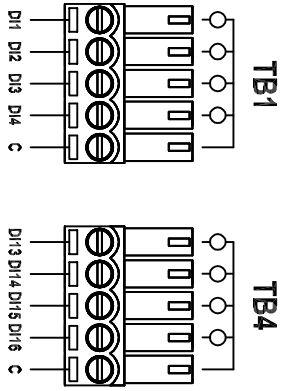

Screw Terminals (81-1008)

Lever Terminals (82-1008)

ZONE	REV	DESCRIPTION	DATE	APPROVED
------	-----	-------------	------	----------

1384 Blue Oaks Blvd
 Roseville, CA 95678
 (530) 888-1800
 WWW.ICLINKS.COM

Industrial Control Links
 MODULUS D1D0-2004 12/24V 8x-1008

SIZE FROM NO. 61294001
 SHEET

SCALE AX1