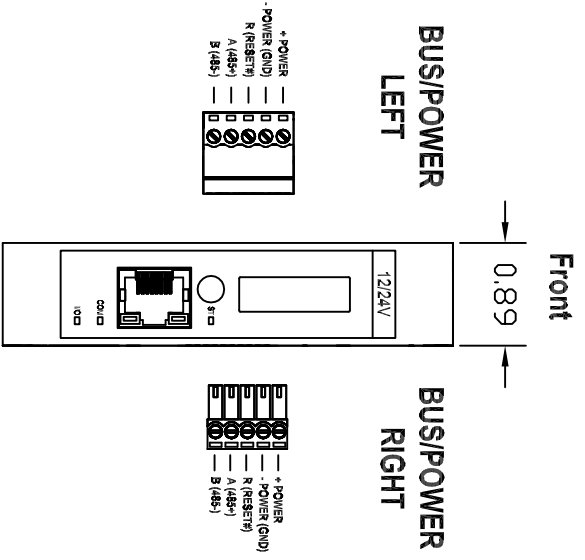

Screw Terminals (81-1008)

Lever Terminals (82-1008)

ZONE	REV	DESCRIPTION	DATE	APPROVED
------	-----	-------------	------	----------

1384 Blue Oaks Blvd
 Roseville, CA 95678
 (530) 888-1800
 WWW.ICLINKS.COM

Industrial Control Links
 MODULUS D1D0-2004 12/24V 8x-1008

SIZE FROM NO. 61294001
 SHEET

SCALE AX1