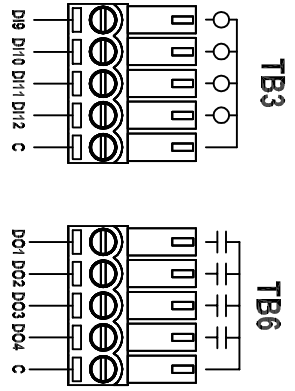

Screw Terminals (81-1008)

Lever Terminals (82-1008)

ZONE	REV	DESCRIPTION	DATE	APPROVED
------	-----	-------------	------	----------

1384 Blue Oaks Blvd
 Roseville, CA 95678
 (530) 888-1800
 WWW.ICLINKS.COM

Industrial Control Links
 MODULUS D1D0-2004 12/24V 8x-1008

SIZE FROM NO. 61294001
 SHEET

SCALE AX1