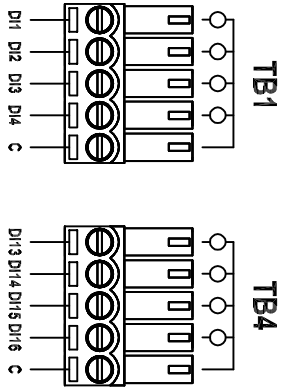

Screw Terminals (81-1108)

Lever Terminals (82-1108)

ZONE	REV	DESCRIPTION	DATE	APPROVED
------	-----	-------------	------	----------

1384 Blue Oaks Blvd  
 Roseville, CA 95678  
 (530) 888-1800  
 WWW.ICLINKS.COM

Industrial Control Links  
 MODULUS DIDO-2004 120/240V 8x-1108

SIZE FROM NO. 61298001  
 SHEET

SCALE  
 REV  
 AX1