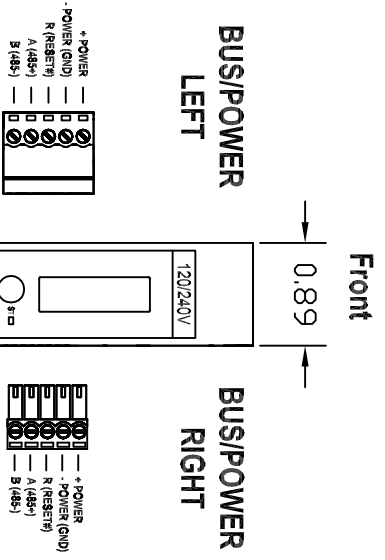

Screw Terminals (81-1108)

Lever Terminals (82-1108)

ZONE	REV	DESCRIPTION	DATE	APPROVED
------	-----	-------------	------	----------

1384 Blue Oaks Blvd  
 Roseville, CA 95678  
 (530) 888-1800  
 WWW.ICLINKS.COM

Industrial Control Links  
 MODULUS DIDO-2004 120/240V 8x-1108

SIZE FROM NO. 61298001  
 SHEET

SCALE  
 REV  
 AX1