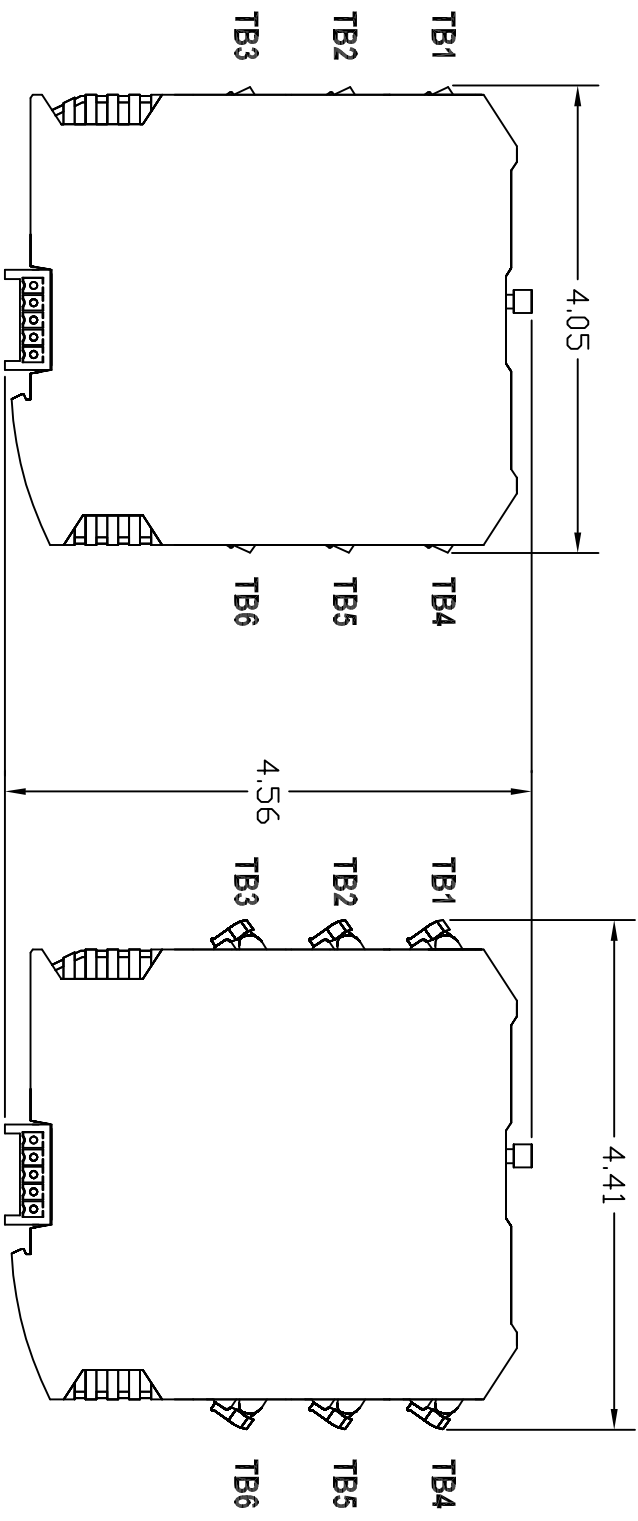

Screw Terminals (81-1108)

Lever Terminals (82-1108)

ZONE	REV	DESCRIPTION	DATE	APPROVED
------	-----	-------------	------	----------

1384 Blue Oaks Blvd  
 Roseville, CA 95678  
 (530) 888-1800  
 WWW.ICLINKS.COM

Industrial Control Links  
 MODULUS DIDO-2004 120/240V 8x-1108

SIZE FROM NO. 61298001  
 SHEET

SCALE  
 REV  
 AX1