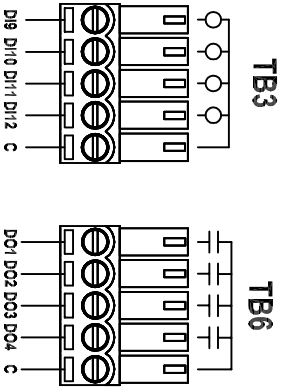

Screw Terminals (81-1108)

Lever Terminals (82-1108)

ZONE	REV	DESCRIPTION	DATE	APPROVED
------	-----	-------------	------	----------

1384 Blue Oaks Blvd  
 Roseville, CA 95678  
 (530) 888-1800  
 WWW.ICLINKS.COM

Industrial Control Links  
 MODULUS DIDO-2004 120/240V 8x-1108

SIZE FROM NO. 61298001  
 SHEET

SCALE  
 REV  
 AX1