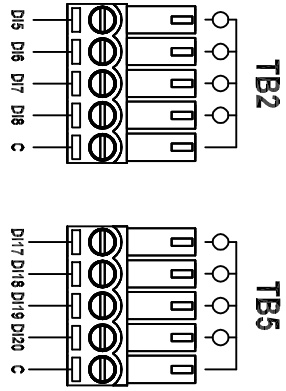

Screw Terminals (81-1108)

Lever Terminals (82-1108)

ZONE	REV	DESCRIPTION	DATE	APPROVED
------	-----	-------------	------	----------

1384 Blue Oaks Blvd  
 Roseville, CA 95678  
 (530) 888-1800  
 WWW.ICLINKS.COM

Industrial Control Links  
 MODULUS DIDO-2004 120/240V 8x-1108

SIZE FROM NO. 61298001  
 SHEET

SCALE  
 REV  
 AX1