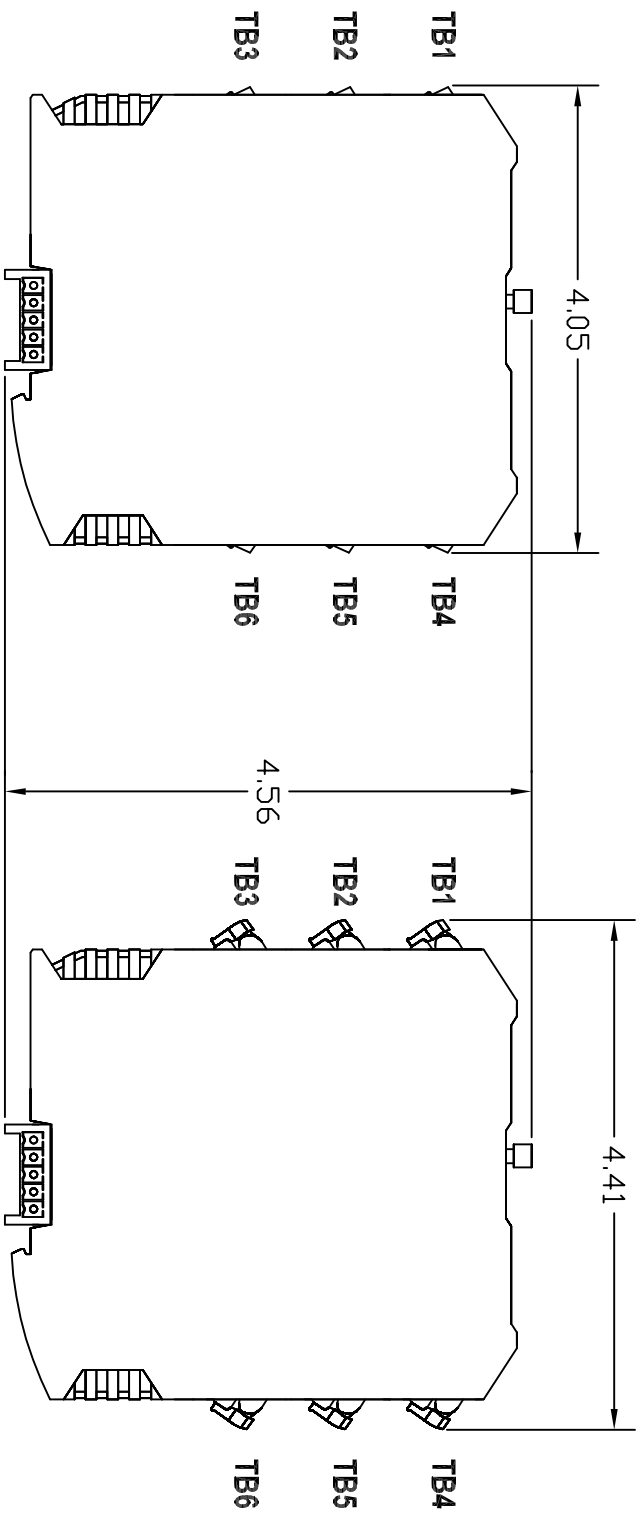

Screw Terminals (81-1106)

Lever Terminals (82-1106)

ZONE	REV	DESCRIPTION	DATE	APPROVED
------	-----	-------------	------	----------

1364 Blue Oaks Blvd
 Roseville, CA 95678
 (530) 888-1800
 WWW.ICLINKS.COM

Industrial Control Links
 MODULUS DIDO-1608 120/240V 8x-1106

SIZE	FORM NO.	DRW NO.	REV
		61297001	AM1