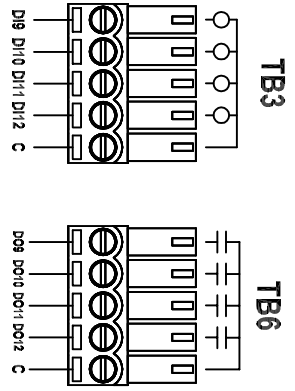

Screw Terminals (81-1104)

Lever Terminals (82-1104)

ZONE	REV	DESCRIPTION	DATE	APPROVED
------	-----	-------------	------	----------

1384 Blue Oaks Blvd  
 Roseville, CA 95678  
 (530) 888-1800  
 WWW.ICLINKS.COM

Industrial Control Links

MODULUS DIDO-1212 120/240V 8x-1104

SIZE FROM NO. 61296001

SCALE SHEET REV AX1