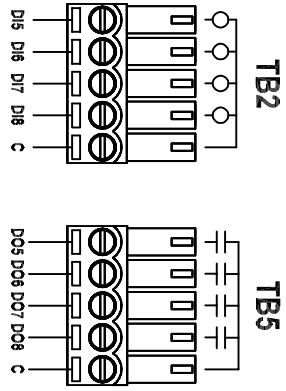

Screw Terminals (81-1104)

Lever Terminals (82-1104)

ZONE	REV	DESCRIPTION	DATE	APPROVED
------	-----	-------------	------	----------

1384 Blue Oaks Blvd  
 Roseville, CA 95678  
 (530) 888-1800  
 WWW.ICLINKS.COM

Industrial Control Links

MODULUS DIDO-1212 120/240V 8x-1104

SIZE FROM NO. 61296001

SCALE SHEET REV AX1