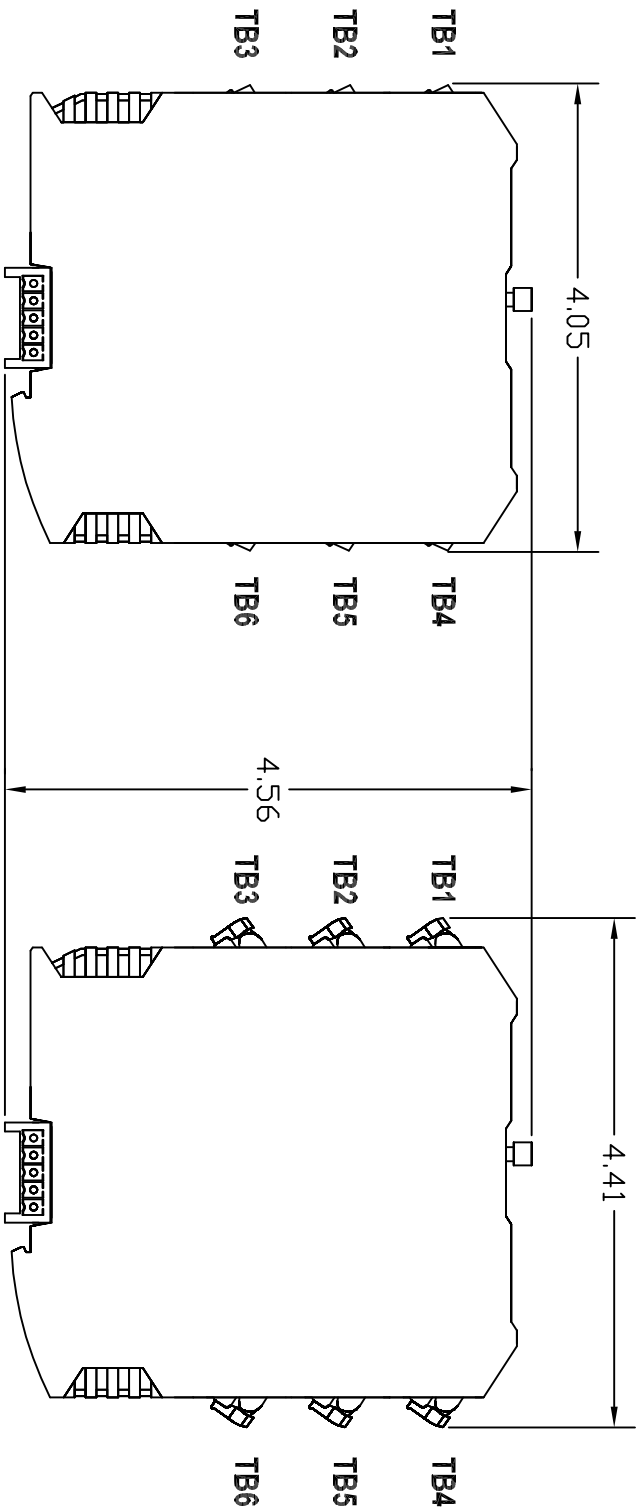

Screw Terminals (81-1104)

Lever Terminals (82-1104)

ZONE	REV	DESCRIPTION	DATE	APPROVED
------	-----	-------------	------	----------

1384 Blue Oaks Blvd  
 Roseville, CA 95678  
 (530) 888-1800  
 WWW.ICLINKS.COM

Industrial Control Links

MODULUS DIDO-1212 120/240V 8x-1104

SIZE FROM NO. 61296001

SCALE SHEET REV AX1