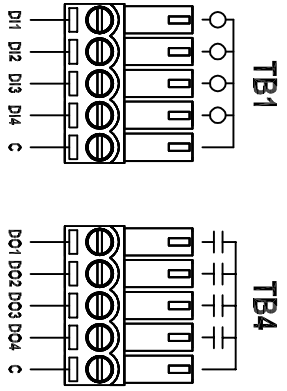

Screw Terminals (81-1104)

Lever Terminals (82-1104)

ZONE	REV	DESCRIPTION	DATE	APPROVED
------	-----	-------------	------	----------

1384 Blue Oaks Blvd  
 Roseville, CA 95678  
 (530) 888-1800  
 WWW.ICLINKS.COM

Industrial Control Links

MODULUS DIDO-1212 120/240V 8x-1104

SIZE FROM NO. 61296001

SCALE SHEET REV AX1