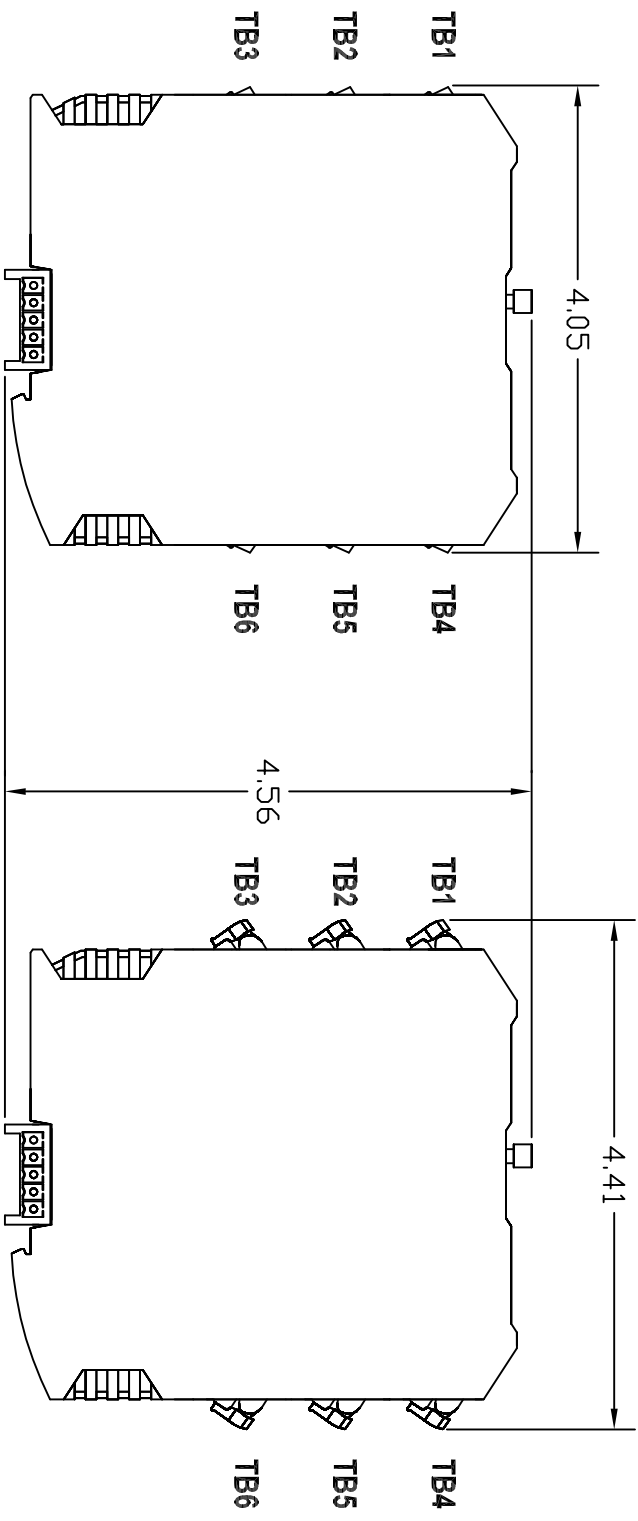

Screw Terminals (81-1102)

Lever Terminals (82-1102)

| ZONE | REV | DESCRIPTION | DATE | APPROVED |
|------|-----|-------------|------|----------|
|------|-----|-------------|------|----------|

1384 Blue Oaks Blvd
 Roseville, CA 95678
 (530) 888-1800
 WWW.ICLINKS.COM

Industrial Control Links
 MODULUS DI-24 120/240V 8x-1102

SIZE: FROM NO. 61295001
 SHEET: 1/1