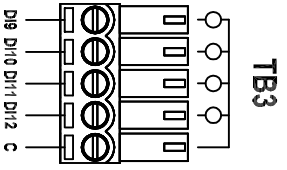

Screw Terminals (81-1102)

Lever Terminals (82-1102)

| ZONE | REV | DESCRIPTION | DATE | APPROVED |
|------|-----|-------------|------|----------|
|------|-----|-------------|------|----------|

1384 Blue Oaks Blvd
 Roseville, CA 95678
 (530) 888-1800
 WWW.ICLINKS.COM

Industrial Control Links
 MODULUS DI-24 120/240V 8x-1102

SIZE: FROM NO. 61295001
 SHEET: 1/1