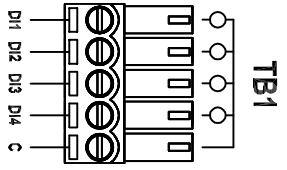

Screw Terminals (81-1102)

Lever Terminals (82-1102)

| ZONE | REV | DESCRIPTION | DATE | APPROVED |
|------|-----|-------------|------|----------|
|------|-----|-------------|------|----------|

1384 Blue Oaks Blvd
 Roseville, CA 95678
 (530) 888-1800
 WWW.ICLINKS.COM

Industrial Control Links
 MODULUS DI-24 120/240V 8x-1102

SIZE: FROM NO. 61295001
 SHEET: 1/1