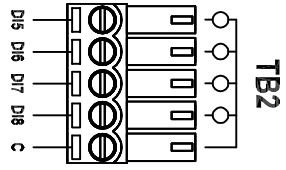

Screw Terminals (81-1102)

Lever Terminals (82-1102)

| ZONE | REV | DESCRIPTION | DATE | APPROVED |
|------|-----|-------------|------|----------|
|------|-----|-------------|------|----------|

1384 Blue Oaks Blvd
 Roseville, CA 95678
 (530) 888-1800
 WWW.ICLINKS.COM

Industrial Control Links
 MODULUS DI-24 120/240V 8x-1102

SIZE: FROM NO. 61295001
 SHEET: 1/1