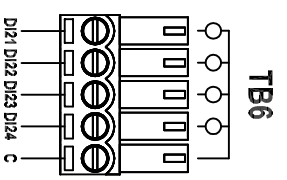

Screw Terminals (81-1102)

Lever Terminals (82-1102)

| ZONE | REV | DESCRIPTION | DATE | APPROVED |
|------|-----|-------------|------|----------|
|------|-----|-------------|------|----------|

1384 Blue Oaks Blvd
 Roseville, CA 95678
 (530) 888-1800
 WWW.ICLINKS.COM

Industrial Control Links
 MODULUS DI-24 120/240V 8x-1102

SIZE: FROM NO. 61295001
 SHEET: 1/1