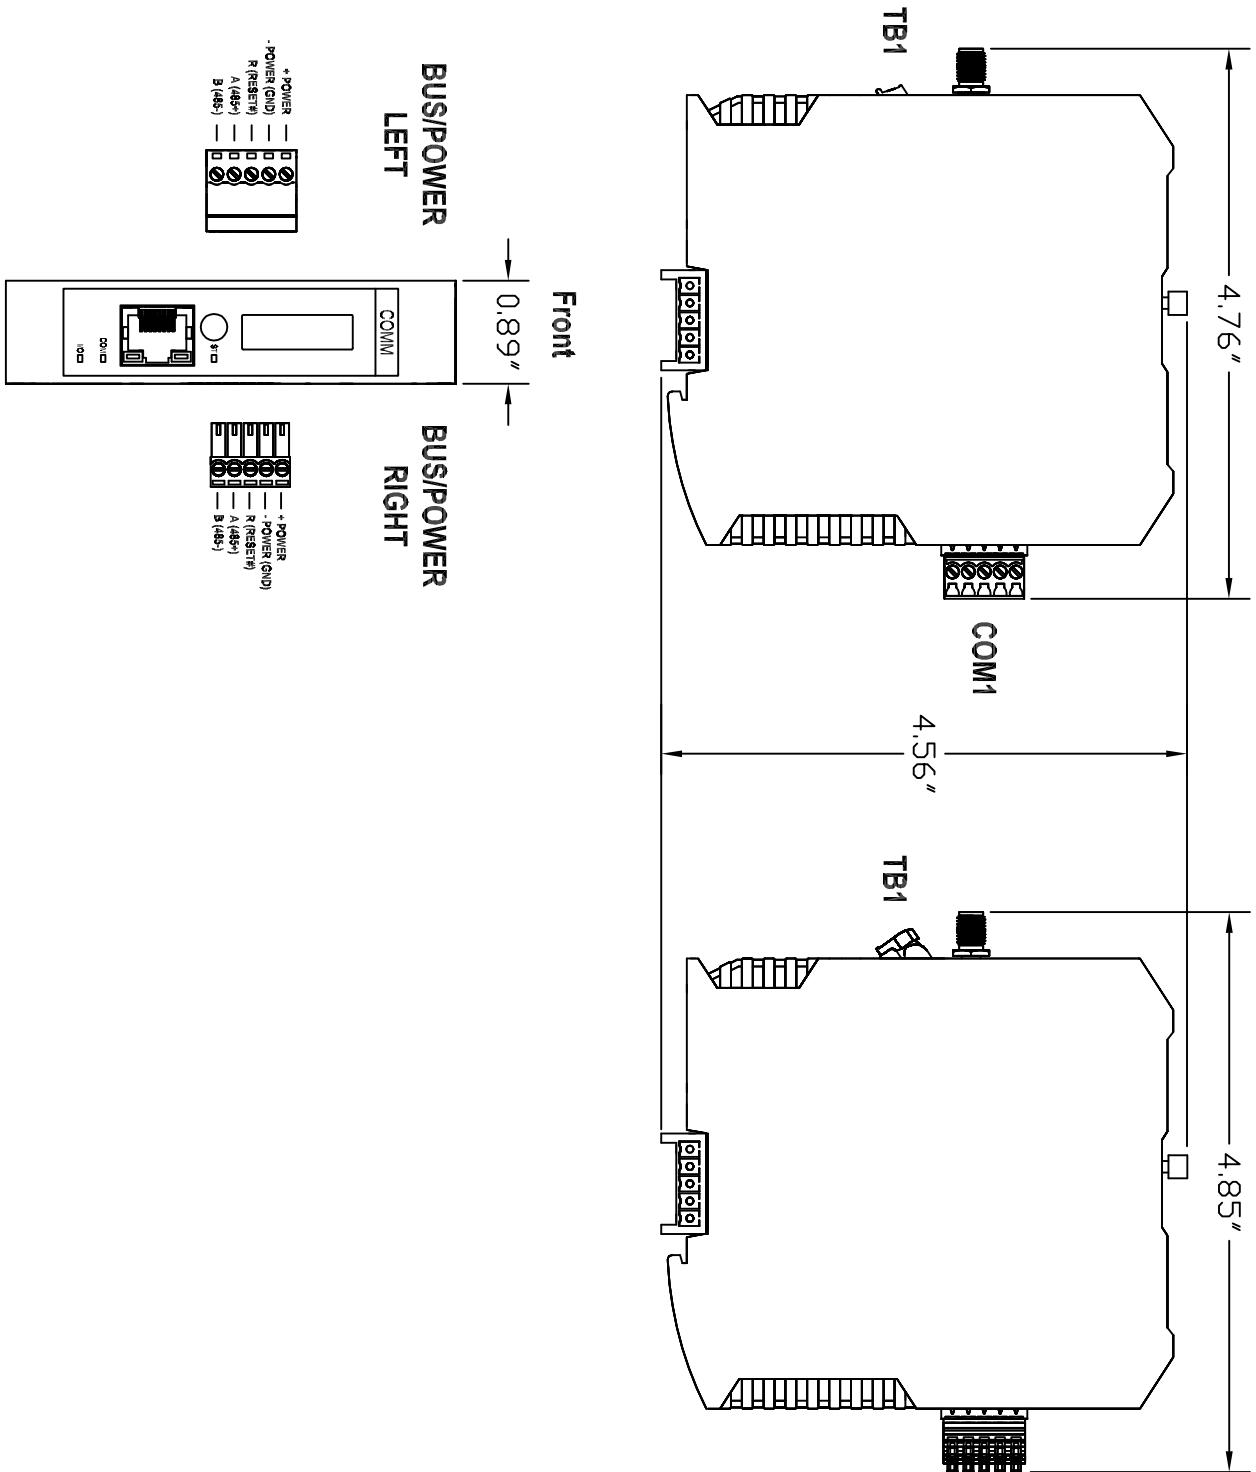

Screw Terminals (81-5312)

Lever Terminals (82-5312)

SMA FEMALE ANTENNA CONNECTOR

ZONE	REV	DESCRIPTION	DATE	APPROVED

1384 Blue Oaks Blvd
 Roseville, CA 95678
 (530) 888-1800
 WWW.ICLINKS.COM

Industrial Control Links
 MODULUS COMM 8x-5312

SIZE: 1.000" DRAW NO.: 61328001 REV: AX1

SCALE: SHEET: