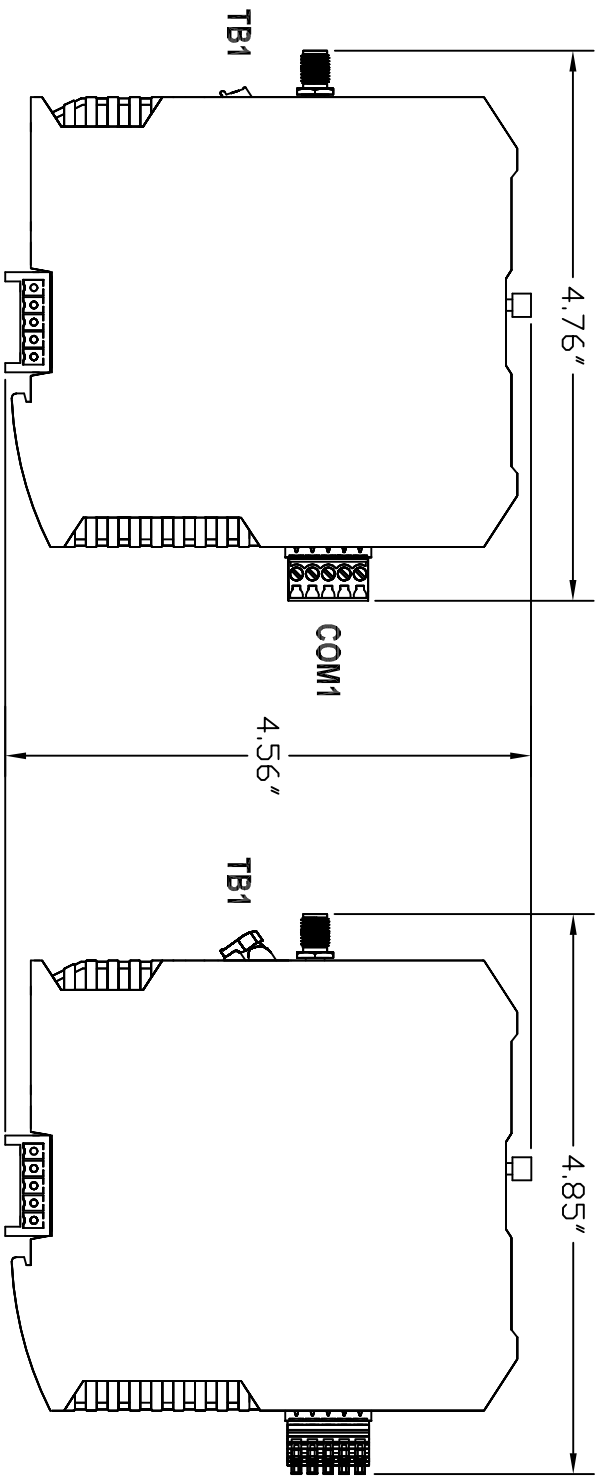

Screw Terminals (81-5303)

Lever Terminals (82-5303)

RP-SMA FEMALE ANTENNA CONNECTOR

ZONE		REVISIONS		DATE		APPROVED	
REV	DESCRIPTION	DATE	APPROVED	DATE	APPROVED	DATE	APPROVED

1384 Blue Oaks Blvd
 Roseville, CA 95678
 (530) 888-1800
 WWW.LINKS.COM

Industrial Control Links
 MODULUS COMM 8x-5303

SIZE: 61323001 DWG NO.: 61323001 REV: AX1

SCALE: SHEET