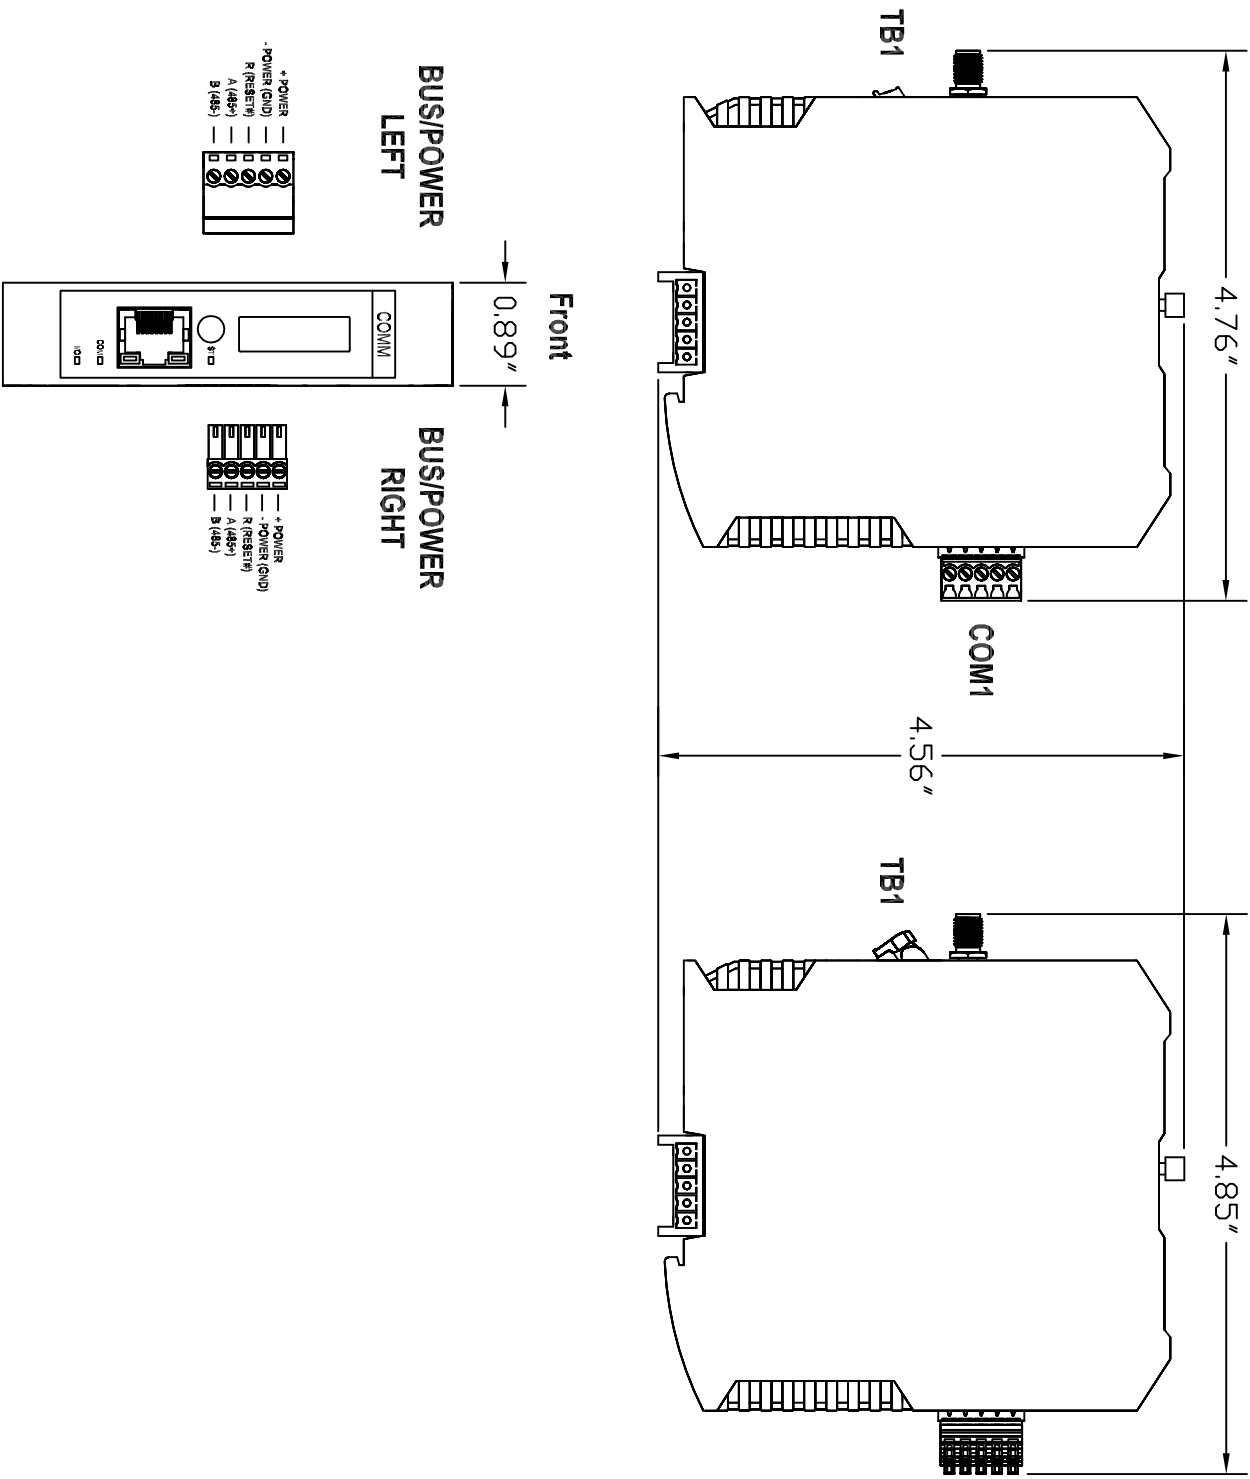

Screw Terminals (81-5302)

Lever Terminals (82-5302)

RP-SMA FEMALE ANTENNA CONNECTOR

ZONE	REV	DESCRIPTION	DATE	APPROVED
------	-----	-------------	------	----------

1384 Blue Oaks Blvd  
 Roseville, CA 95678  
 (530) 888-1800  
 WWW.ICLINKS.COM

Industrial Control Links  
 MODULUS COMM 8x-5302

SIZE	FORM NO.	DRW NO.	REV
		61322001	AM1