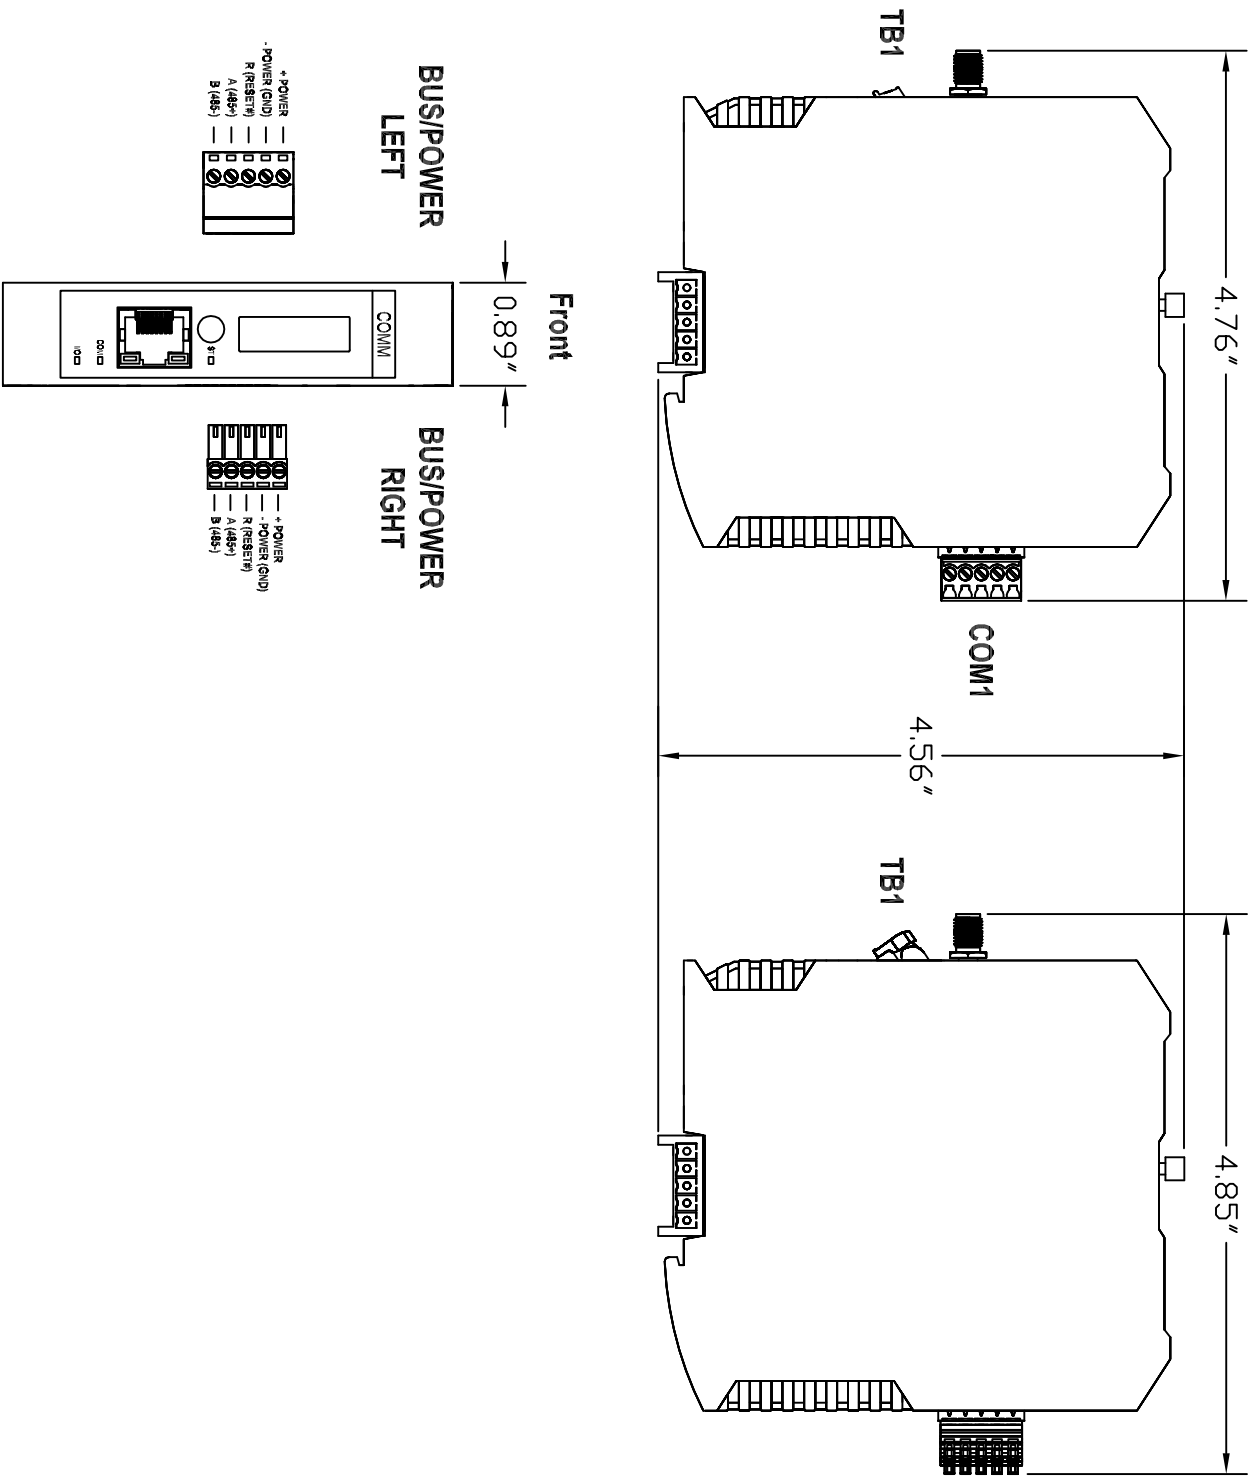

Screw Terminals (81-5212)

Lever Terminals (82-5212)

**SMA FEMALE
ANTENNA CONNECTOR**

ZONE	REV	DESCRIPTION	DATE	APPROVED

1384 Blue Oaks Blvd
 Roseville, CA 95678
 (530)888-1800
 WWW.ICLINKS.COM

Industrial Control Links
 MODULUS COMM 8x-5212

SIZE	FORM NO.	QTY	REV
		61319001	AX1