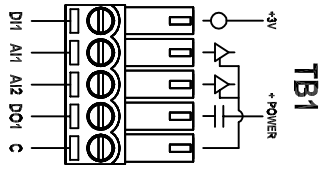

Screw Terminals (81-5204)

Lever Terminals (82-5204)

RP-SMA FEMALE ANTENNA CONNECTOR

ZONE	REV	DESCRIPTION	DATE	APPROVED

1384 Blue Oaks Blvd
 Roseville, CA 95678
 (530) 888-1800
 WWW.ICLINKS.COM

Industrial Control Links
MODULUS COMM 8x-5204

SIZE: FROM NO. 61317001
 DWG NO. 61317001
 SHEET 1 OF 1