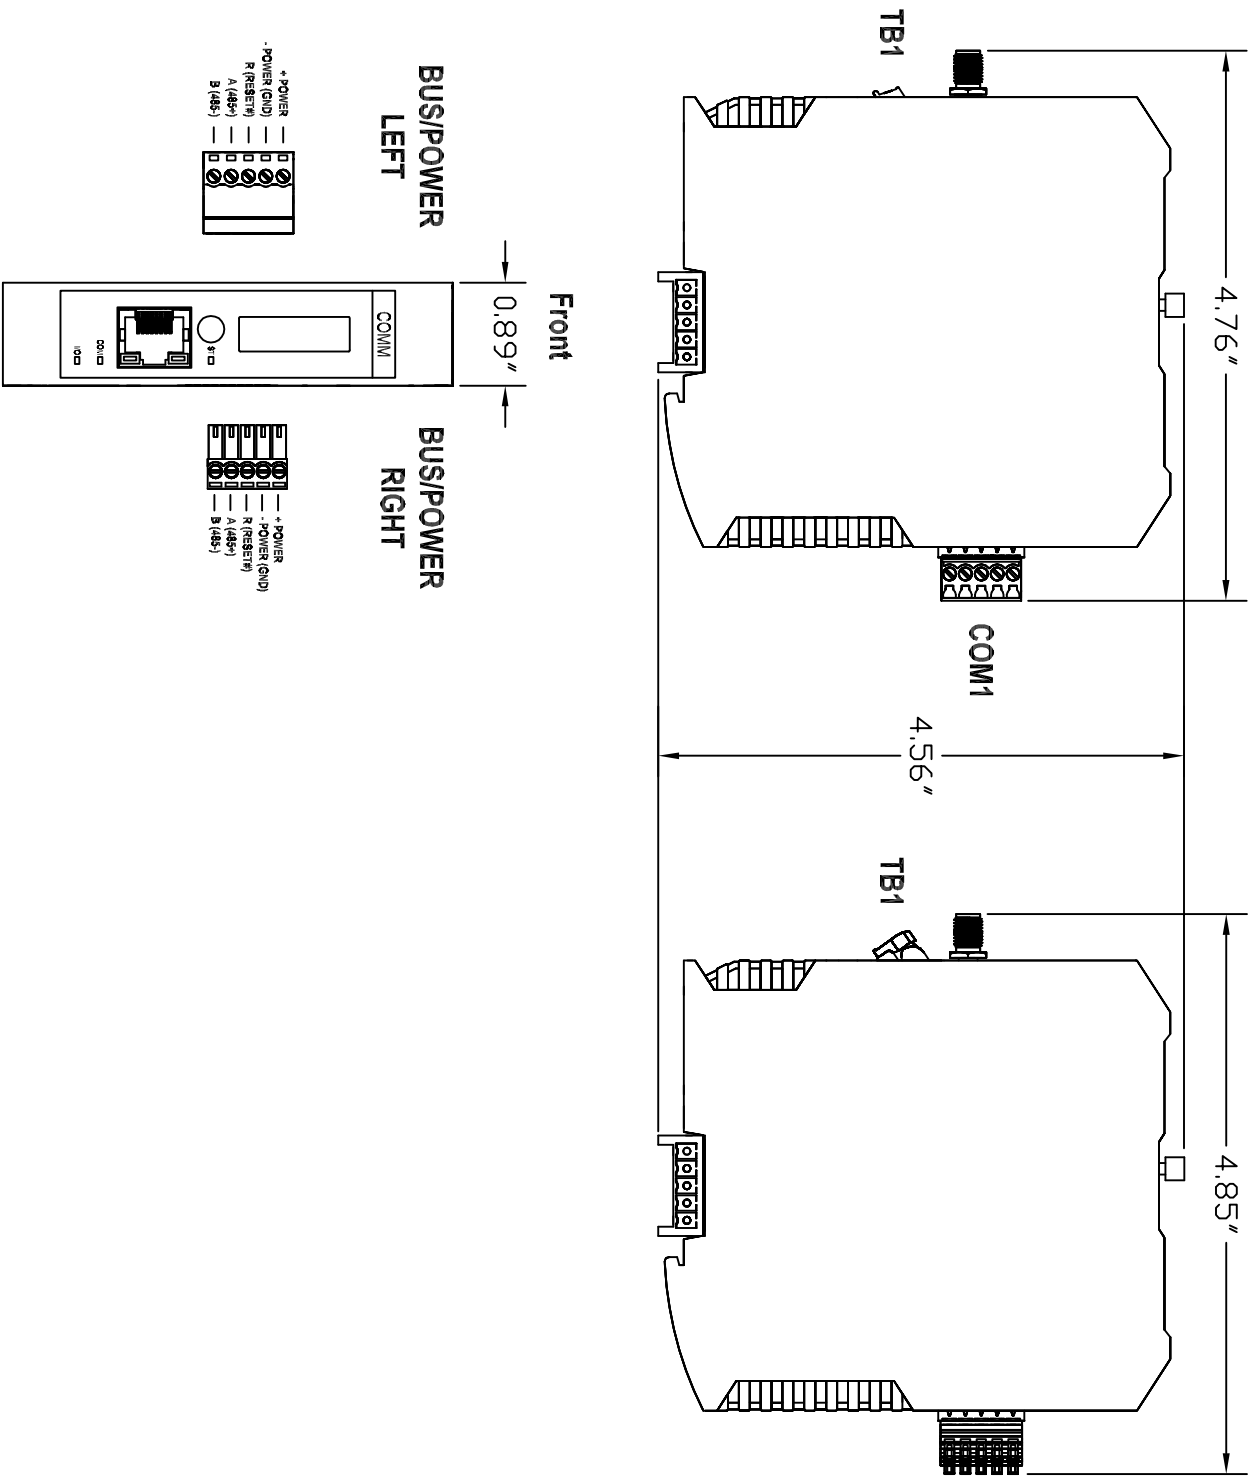

Screw Terminals (81-5204)

Lever Terminals (82-5204)

RP-SMA FEMALE ANTENNA CONNECTOR

ZONE	REV	DESCRIPTION	DATE	APPROVED

1384 Blue Oaks Blvd
 Roseville, CA 95678
 (530) 888-1800
 WWW.ICLINKS.COM

Industrial Control Links
MODULUS COMM 8x-5204

SIZE: FROM NO. 61317001
 DWG NO. 61317001
 SHEET 1 OF 1