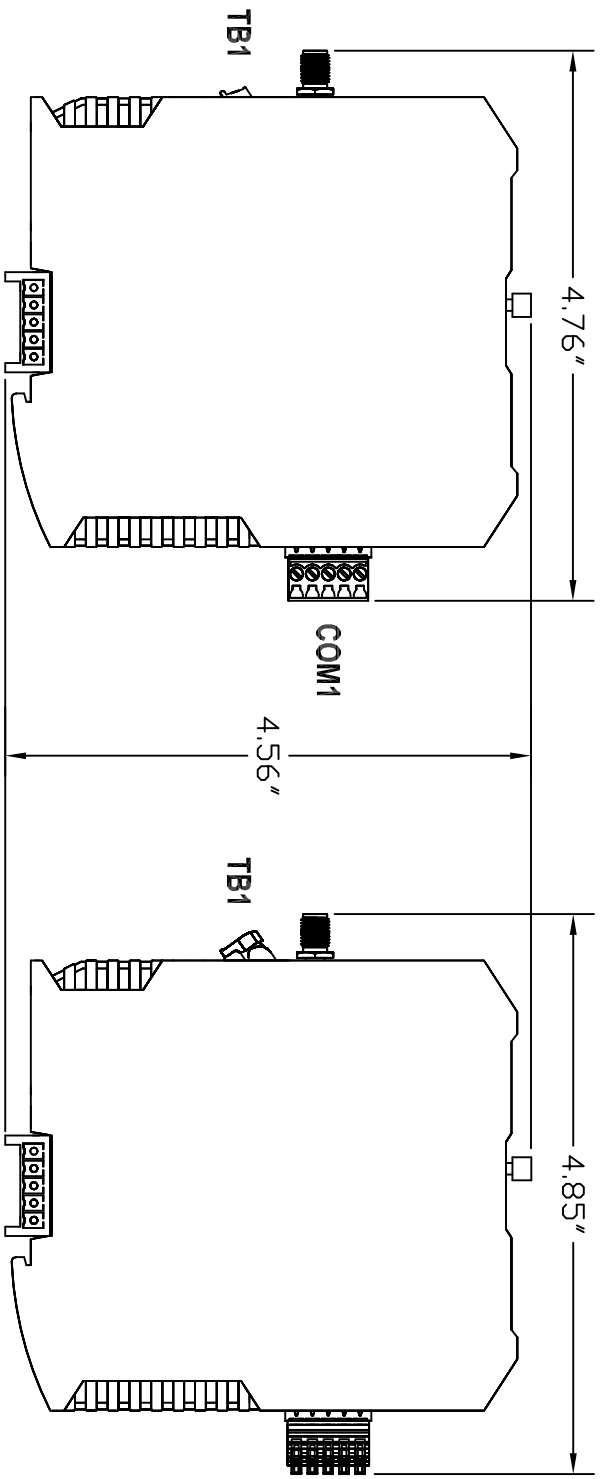

Screw Terminals (81-5203)

Lever Terminals (82-5203)

ZONE		REVISIONS		DATE		APPROVED	
REV	DESCRIPTION	DATE	APPROVED	DATE	APPROVED	DATE	APPROVED

RP-SMA FEMALE ANTENNA CONNECTOR

1384 Blue Oaks Blvd
 Roseville, CA 95678
 (530) 888-1800
 WWW.CLINKS.COM

Industrial Control Links
 MODULUS COMM 8x-5203

SIZE: 61316001
 SHEET: 1/1