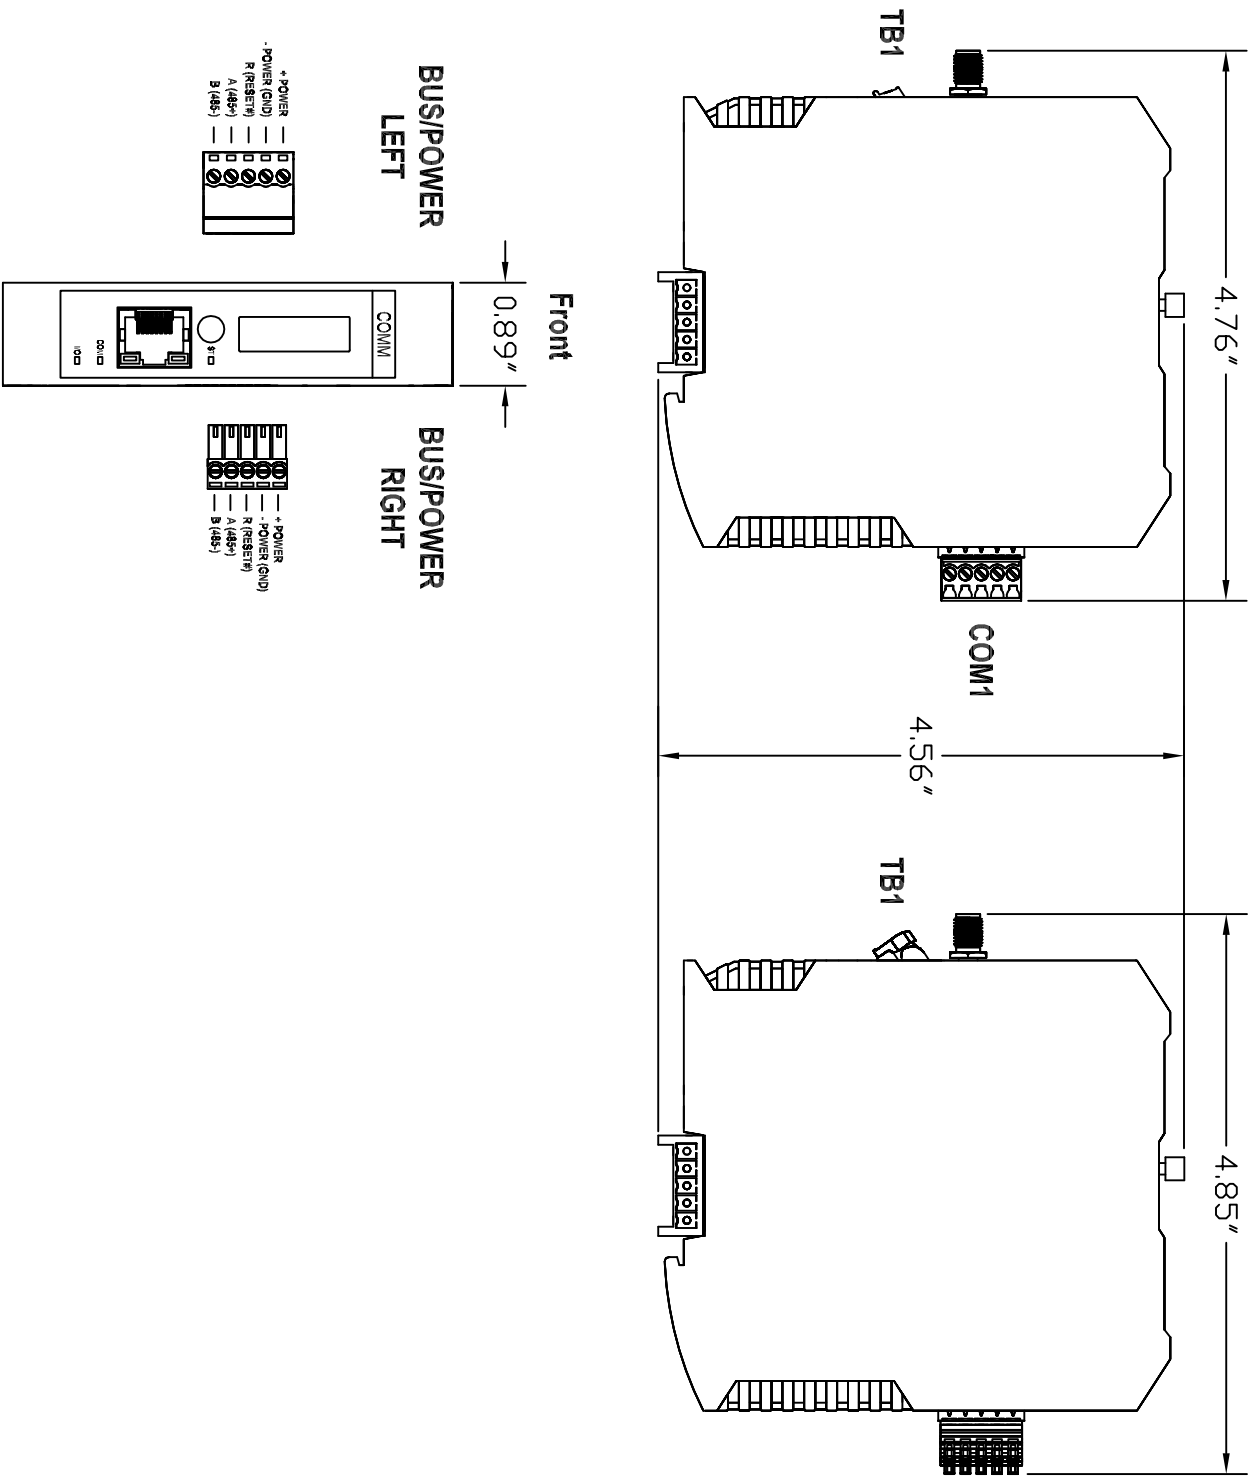

Screw Terminals (81-5202)

Lever Terminals (82-5202)

RP-SMA FEMALE ANTENNA CONNECTOR

ZONE	REV	DESCRIPTION	DATE	APPROVED

1384 Blue Oaks Blvd
 Roseville, CA 95678
 (530) 888-1800
 WWW.ICLINKS.COM

Industrial Control Links
 MODULUS COMM 8x-5202

SIZE	FORM NO.	DRW NO.	REV
		61315001	AM1