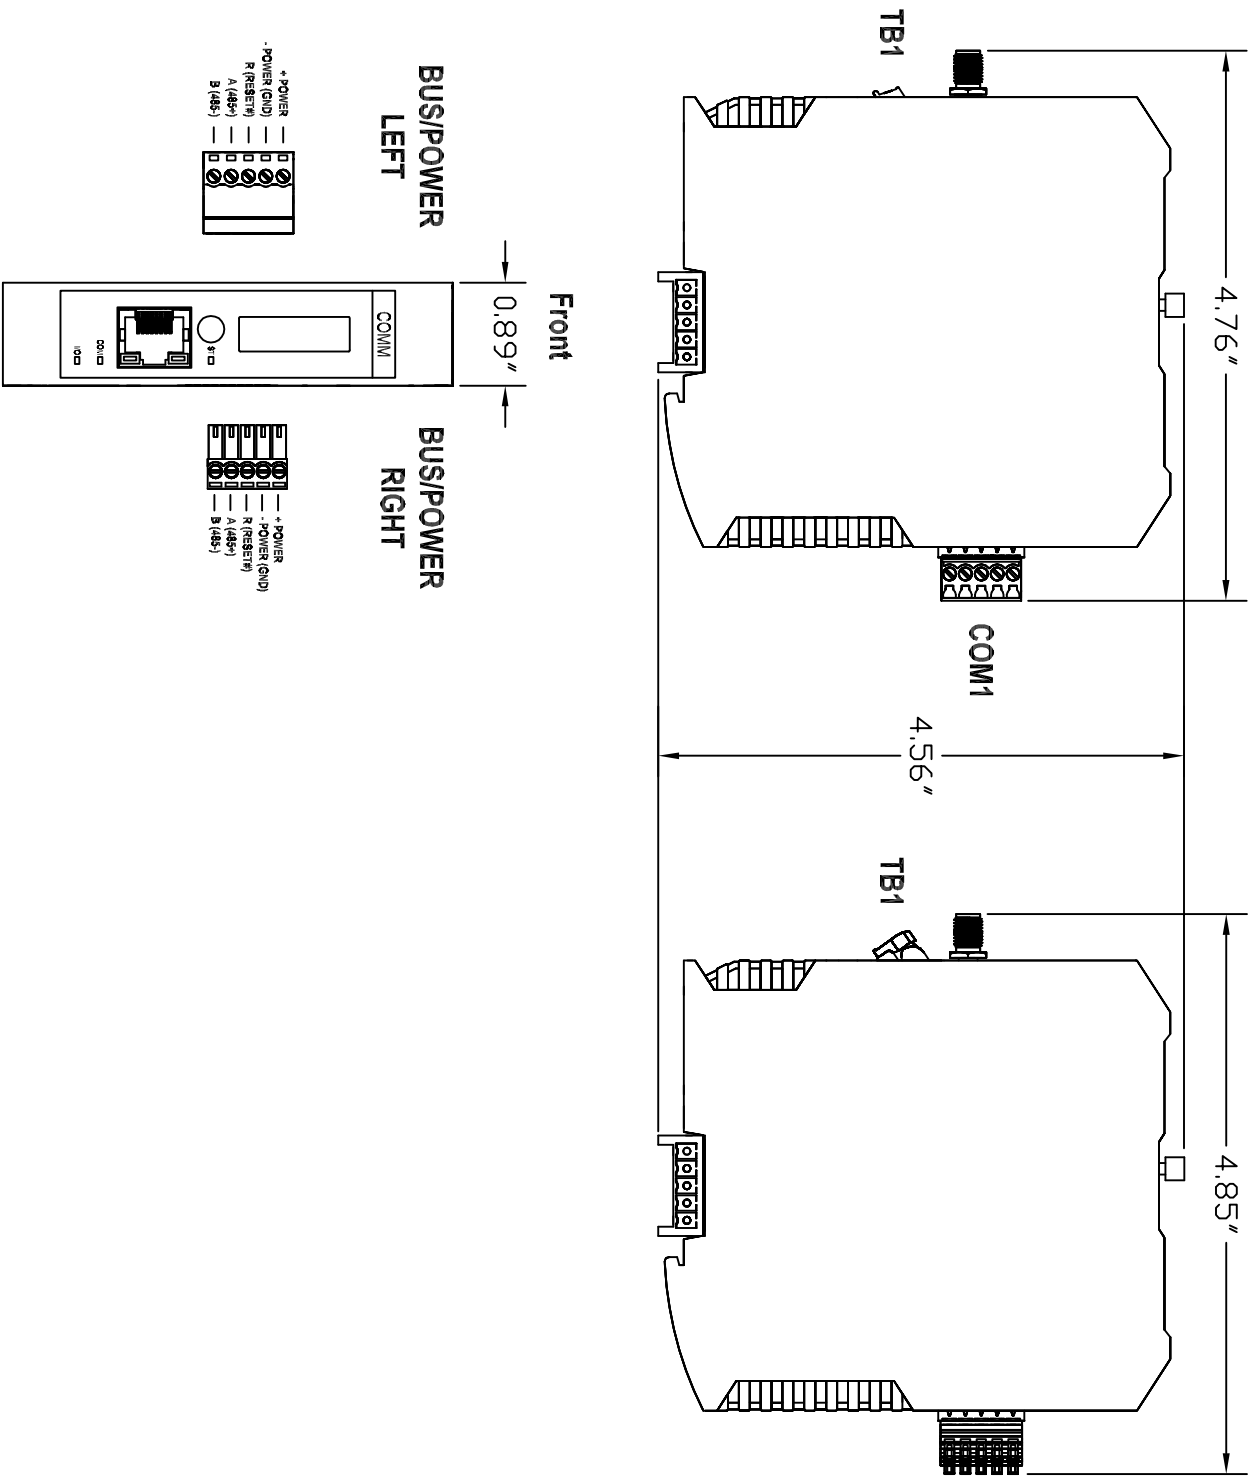

Screw Terminals (81-5111)

Lever Terminals (82-5111)

REVISIONS		DATE	APPROVED
ZONE	REV	DESCRIPTION	

SMA FEMALE ANTENNA CONNECTOR

1384 Blue Oaks Blvd  
 Roseville, CA 95678  
 (530) 888-1800  
 WWW.ICLINKS.COM

Industrial Control Links  
 MODULUS COMM 8x-5111

SCALE: DRAW NO.: 61311001 SHEET: REV: AX1