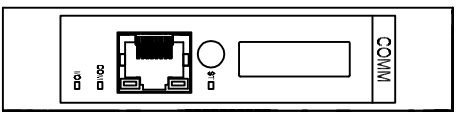

Screw Terminals (81-5104)

Lever Terminals (82-5104)

**RP-SMA FEMALE
ANTENNA CONNECTOR**

ZONE	REV	DESCRIPTION	DATE	APPROVED

1384 Blue Oaks Blvd
 Roseville, CA 95678
 (530) 888-1800
 WWW.ICLINKS.COM

Industrial Control Links
 MODULUS COMM 8x-5104

SIZE: FROM NO. 61310001
 SHEET: 1/1