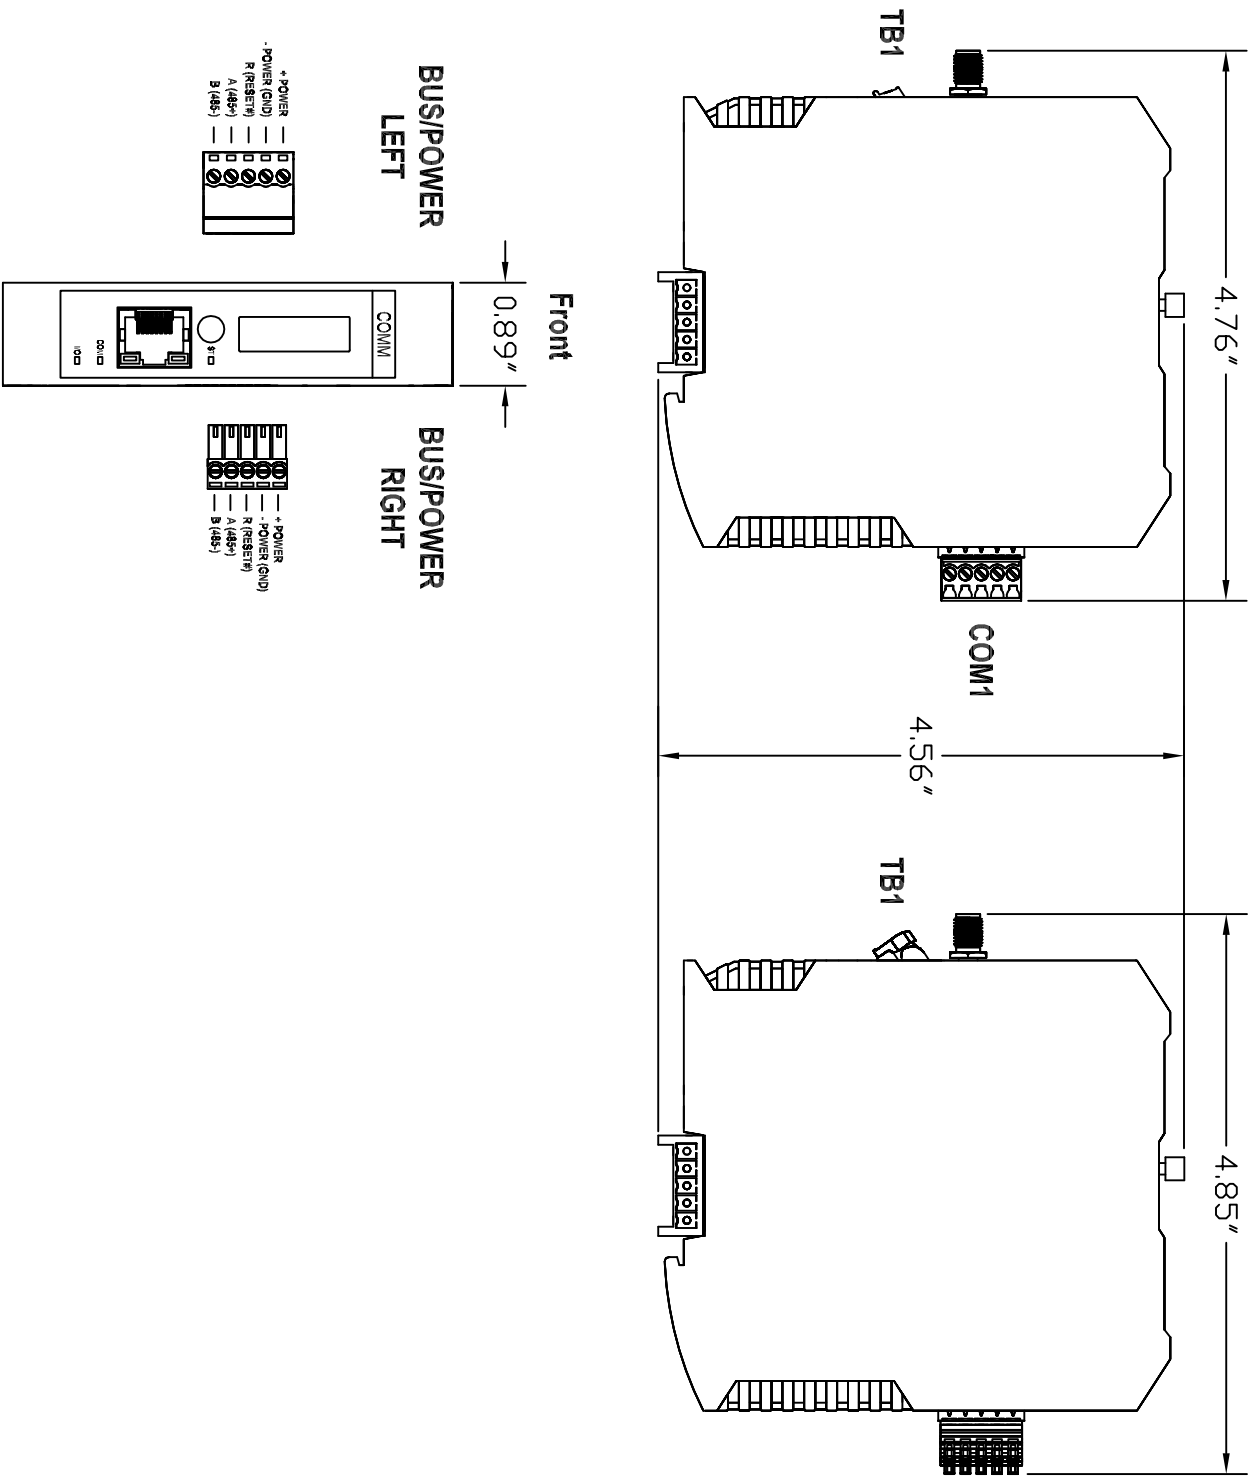

Screw Terminals (81-5104)

Lever Terminals (82-5104)

**RP-SMA FEMALE
ANTENNA CONNECTOR**

ZONE	REV	DESCRIPTION	DATE	APPROVED

1384 Blue Oaks Blvd
 Roseville, CA 95678
 (530) 888-1800
 WWW.ICLINKS.COM

Industrial Control Links
 MODULUS COMM 8x-5104

SIZE: FROM NO. 61310001
 SHEET: 1/1