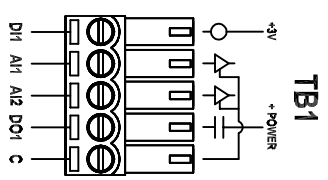

Screw Terminals (81-5104)

Lever Terminals (82-5104)

**RP-SMA FEMALE
ANTENNA CONNECTOR**

ZONE	REV	DESCRIPTION	DATE	APPROVED

1384 Blue Oaks Blvd
 Roseville, CA 95678
 (530) 888-1800
 WWW.ICLINKS.COM

Industrial Control Links
 MODULUS COMM 8x-5104

SIZE: FROM NO. 61310001
 SHEET: 1/1