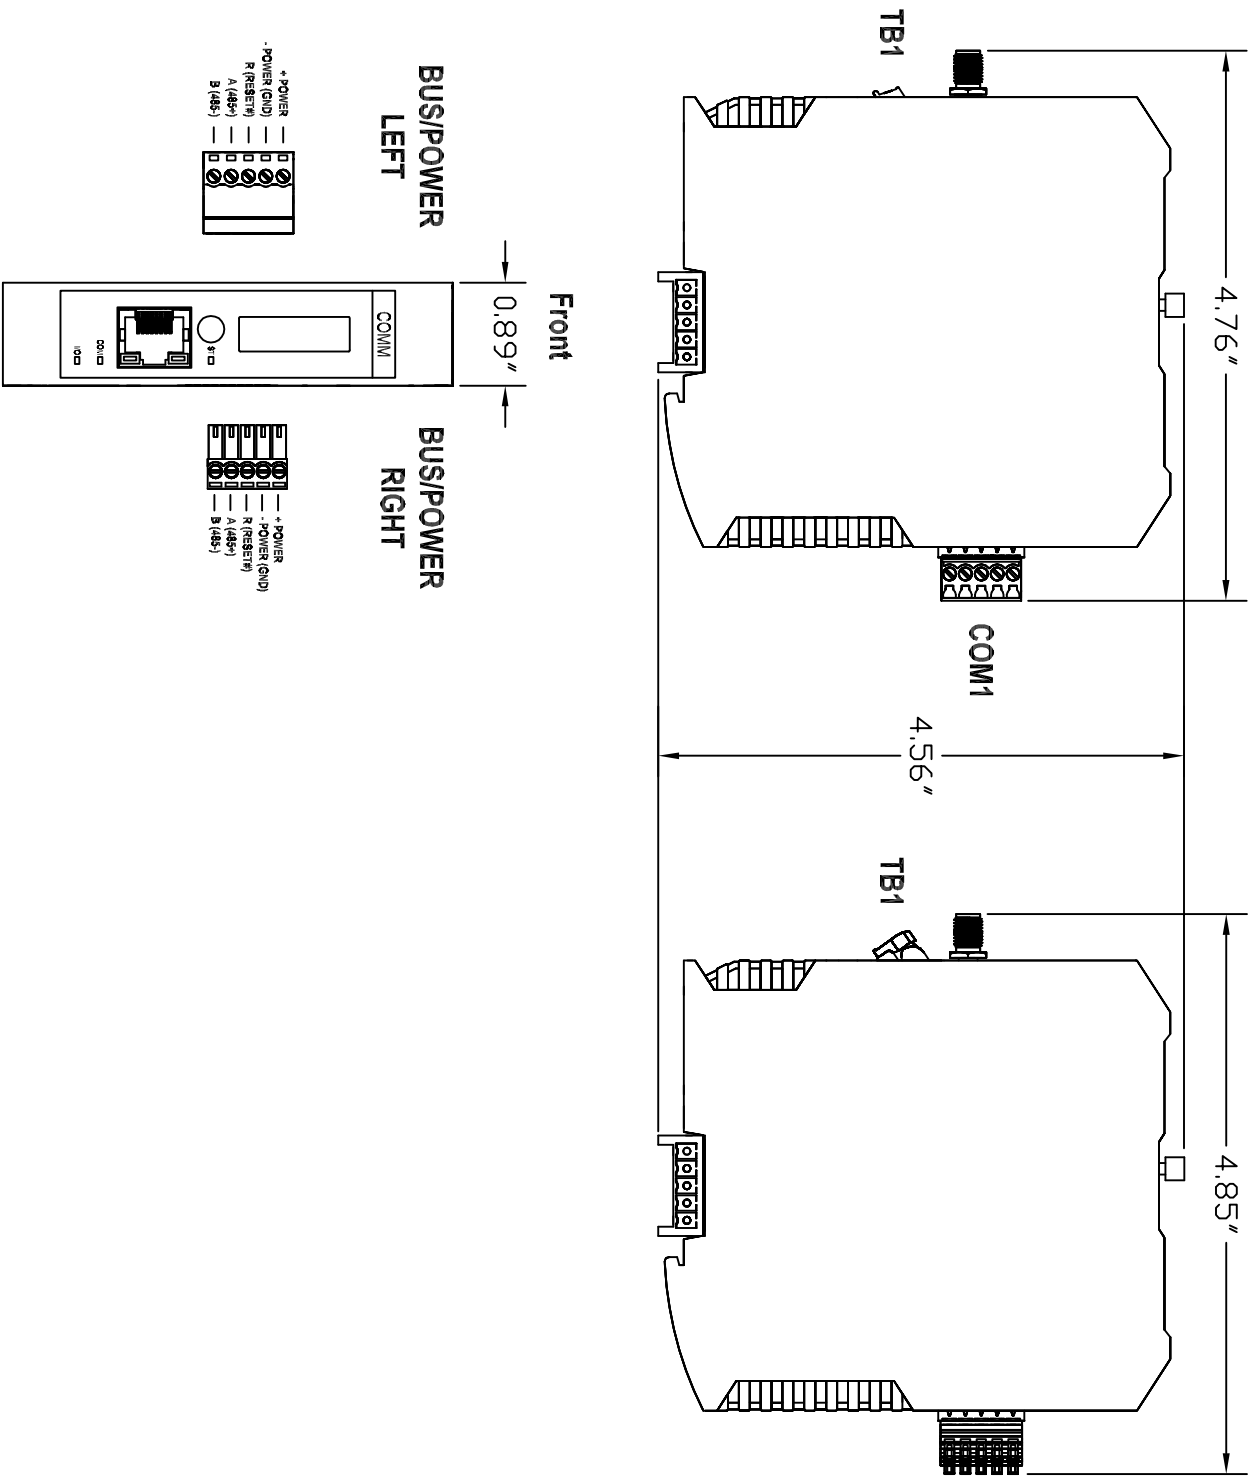

**Screw Terminals (81-5012)**

**Lever Terminals (82-5012)**

**SMA FEMALE ANTENNA CONNECTOR**

ZONE	REV	DESCRIPTION	DATE	APPROVED	REVISIONS

1364 Blue Oaks Blvd  
 Roseville, CA 95678  
 (530)888-1800  
 WWW.ICLINKS.COM

Industrial Control Links  
**MODULUS COMM 8x-5012**

SIZE: 8x-5012    DWG NO.: 61305001    REV: AX1

SCALE:    SHEET: