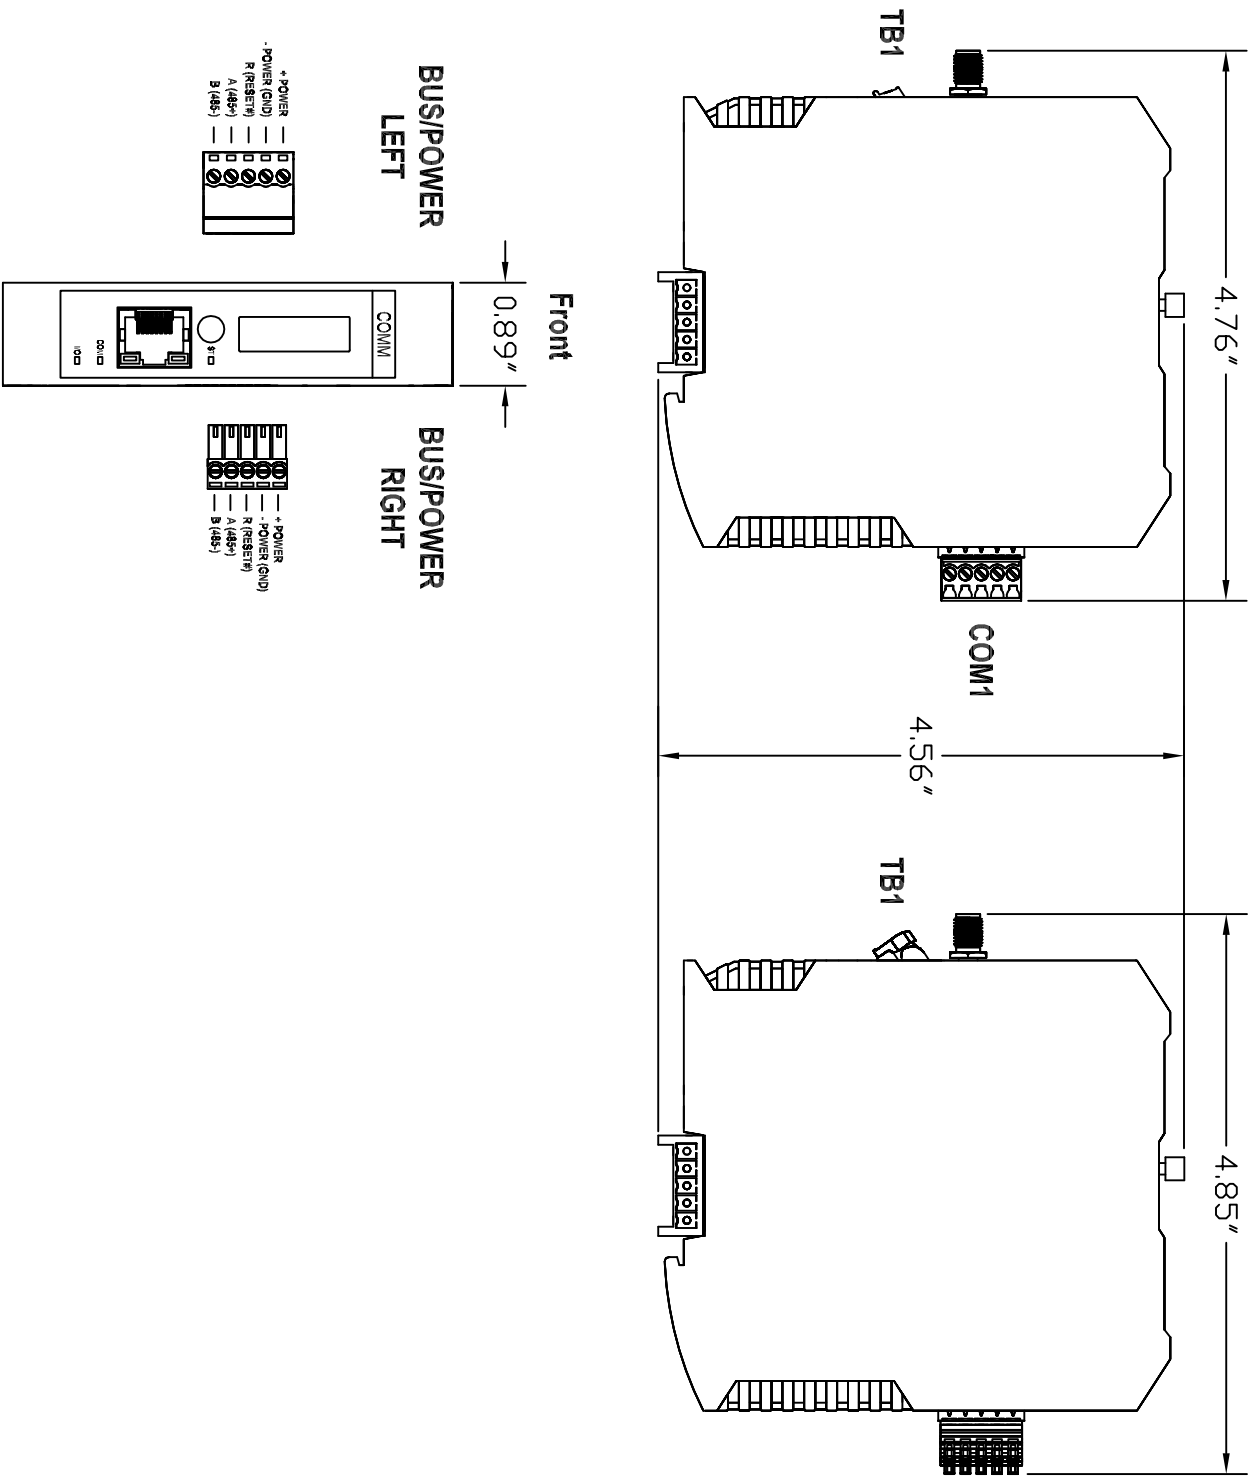

Screw Terminals (81-5011)

Lever Terminals (82-5011)

**SMA FEMALE
ANTENNA CONNECTOR**

ZONE	REV	DESCRIPTION	DATE	APPROVED

1384 Blue Oaks Blvd
 Roseville, CA 95678
 (530) 888-1800
 WWW.ICLINKS.COM

Industrial Control Links
 MODULUS COMM 8x-5011

SIZE: 1.000" DIA. 1.000" DIA. 1.000" DIA.
 SCALE: 1:1
 SHEET: 1 OF 1