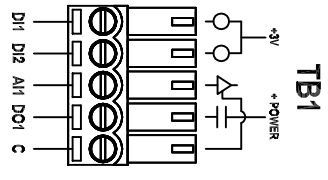

Screw Terminals (81-5011)

Lever Terminals (82-5011)

**SMA FEMALE
ANTENNA CONNECTOR**

ZONE	REV	DESCRIPTION	DATE	APPROVED

1384 Blue Oaks Blvd
 Roseville, CA 95678
 (530) 888-1800
 WWW.ICLINKS.COM

Industrial Control Links
 MODULUS COMM 8x-5011

SIZE: 1.000" DIA. 1.000" DIA. 1.000" DIA.
 SCALE: 1:1
 SHEET: 1 OF 1