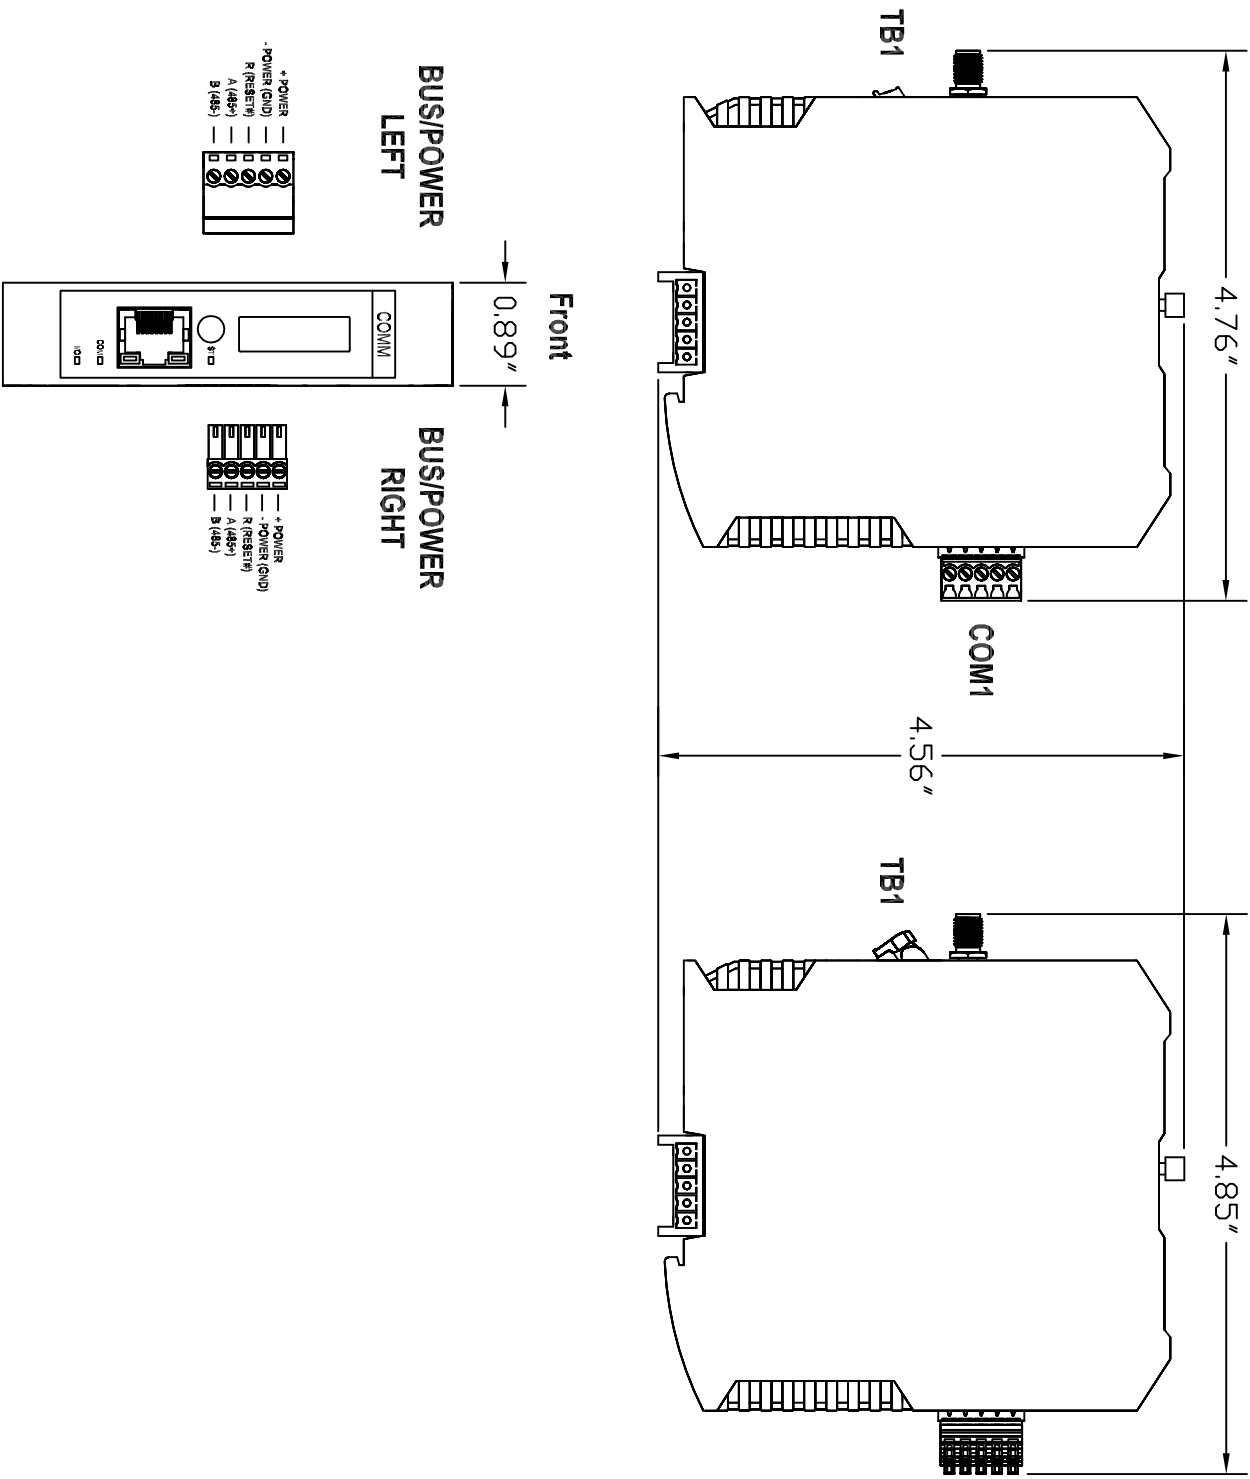

Screw Terminals (81-5004)

Lever Terminals (82-5004)

**RP-SMA FEMALE
ANTENNA CONNECTOR**

ZONE	REV	DESCRIPTION	DATE	APPROVED
------	-----	-------------	------	----------

1384 Blue Oaks Blvd
 Roseville, CA 95678
 (530)888-1800
 WWW.ICLINKS.COM

Industrial Control Links
 MODULUS COMM 8x-5004

SIZE	FORM NO.	QTY	REV
		61303001	AM1