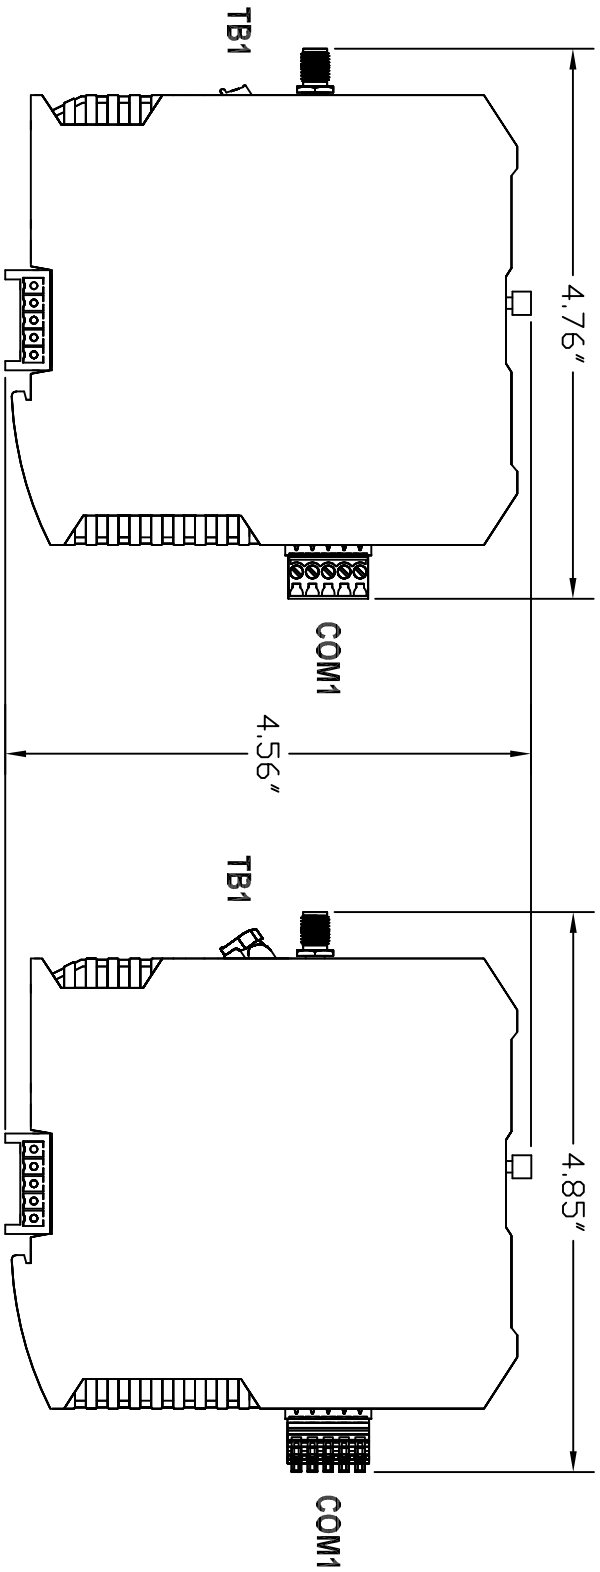

Screw Terminals (81-5003)

Lever Terminals (82-5003)

RP-SMA FEMALE ANTENNA CONNECTOR

ZONE	REV	DESCRIPTION	DATE	APPROVED

1384 Blue Oaks Blvd
 Roseville, CA 95678
 (530) 888-1800
 WWW.ICLINKS.COM

Industrial Control Links
 MODULUS COMM 8x-5003

SIZE: FROM NO. 61302001
 SHEET: 1
 REV: AX1