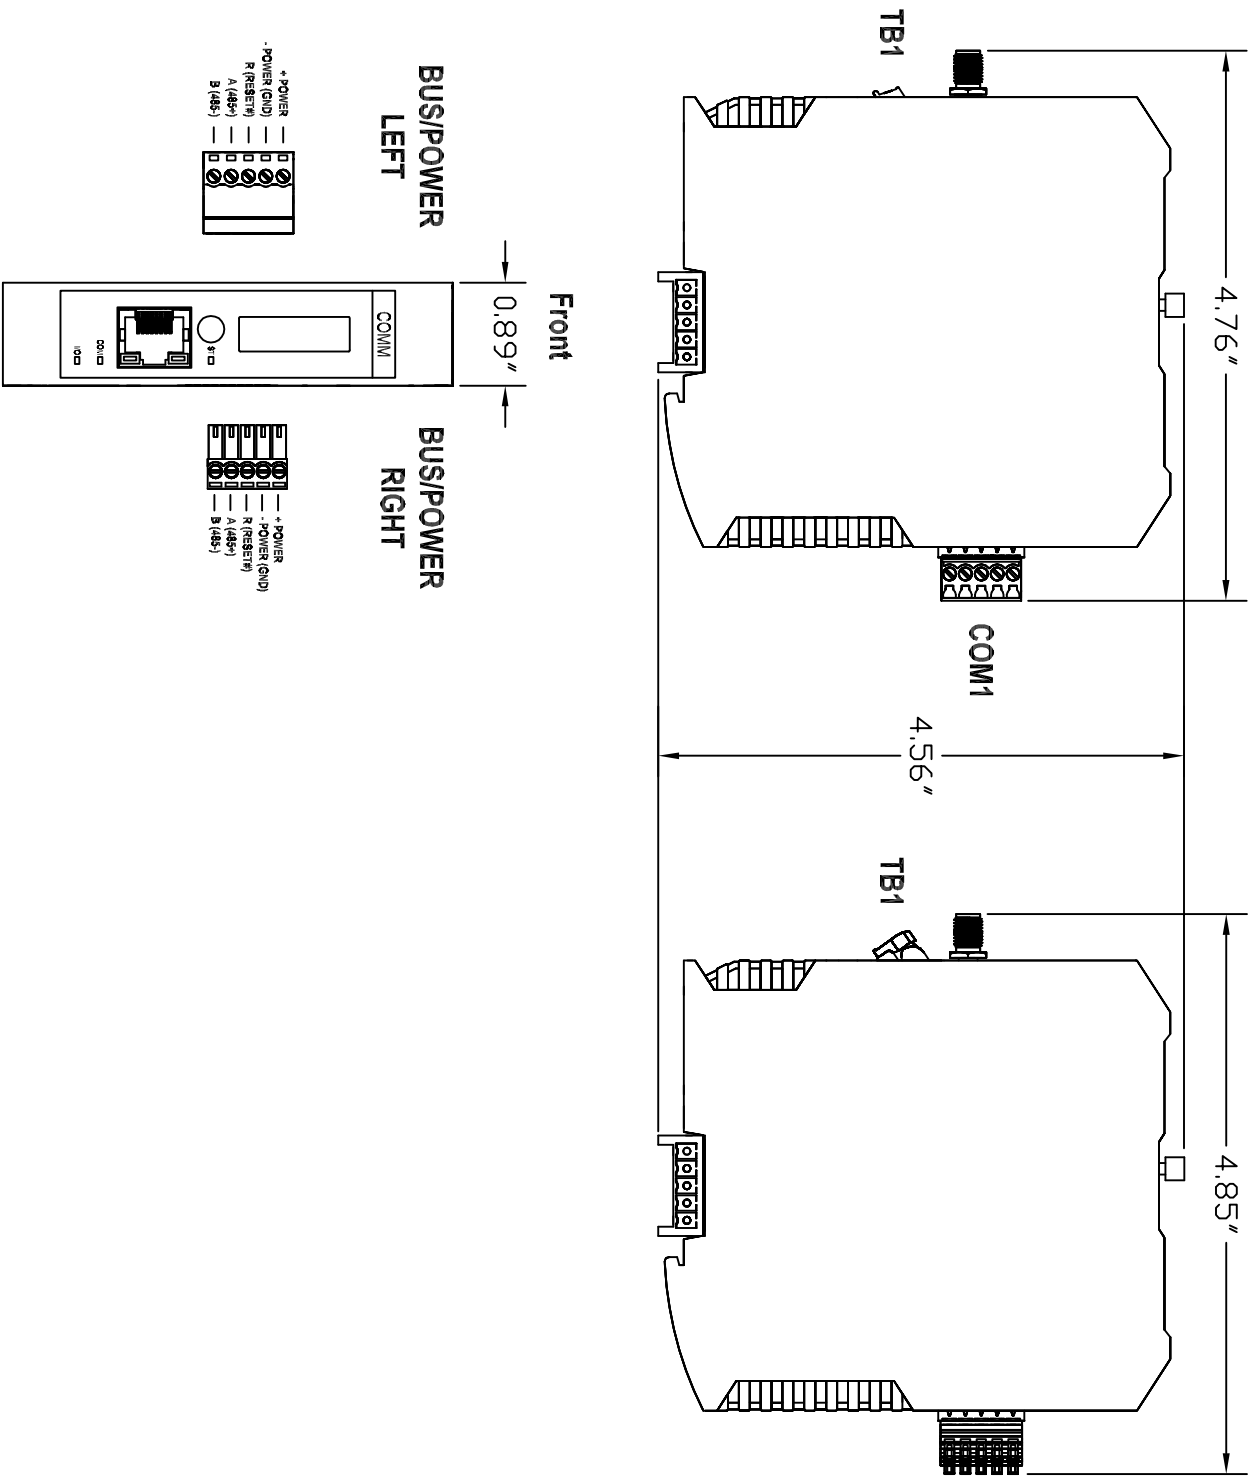

Screw Terminals (81-5001)

Lever Terminals (82-5001)

RP-SMA FEMALE ANTENNA CONNECTOR

ZONE	REV	DESCRIPTION	DATE	APPROVED

1384 Blue Oaks Blvd
 Roseville, CA 95678
 (530) 888-1800
 WWW.ICLINKS.COM

Industrial Control Links
 MODULUS COMM 8x-5001

SIZE: 8x-5001 DWG NO.: 61300001 SHEET: 1/1