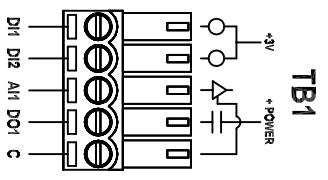

Screw Terminals (81-5000)

Lever Terminals (82-5000)

ZONE		REVISIONS		DATE		APPROVED	
NO.	REV.	DESCRIPTION	DATE	APPROVED	DATE	APPROVED	

1384 Blue Oaks Blvd
 Roseville, CA 95678
 (530) 888-1800
 WWW.ICLINKS.COM

Industrial Control Links
 MODULUS COMM 8x-5000

SIZE: 1.000" DRAW NO.: 61299001 SHEET: 1/1