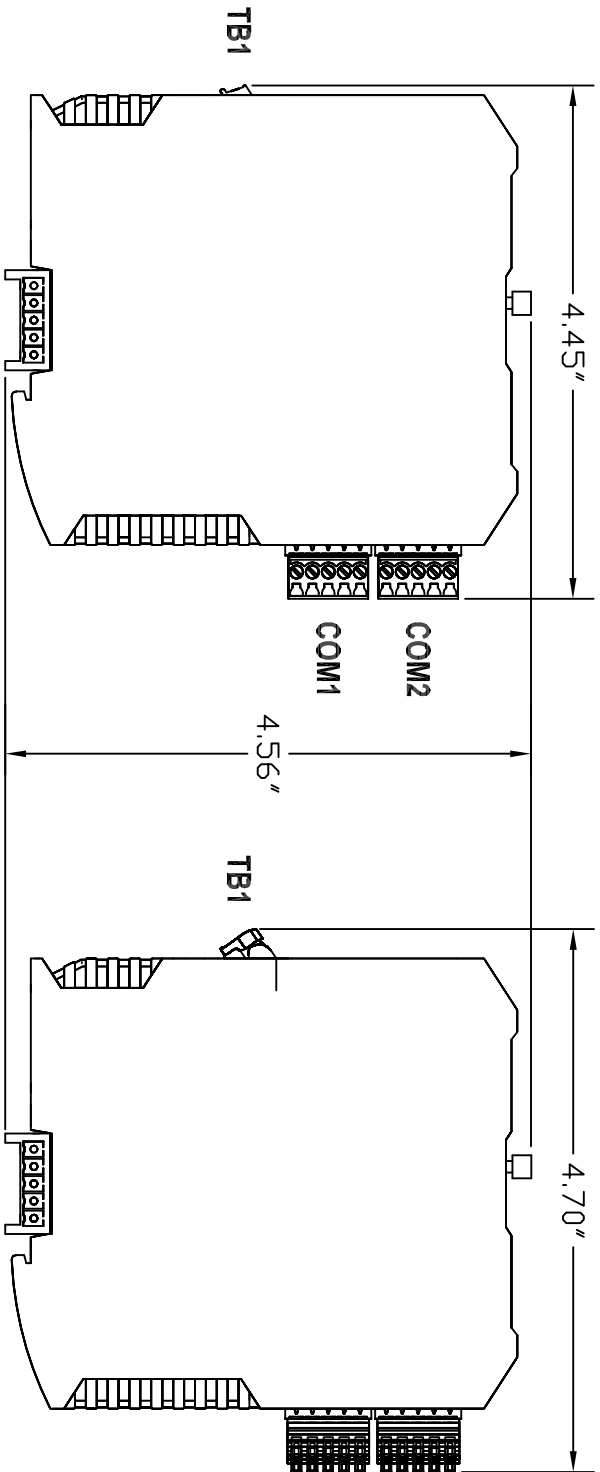

Screw Terminals (81-5000)

Lever Terminals (82-5000)

ZONE		REVISIONS		DATE		APPROVED	
NO.	REV.	DESCRIPTION	DATE	APPROVED	DATE	APPROVED	

1384 Blue Oaks Blvd
 Roseville, CA 95678
 (530) 888-1800
 WWW.ICLINKS.COM

Industrial Control Links
 MODULUS COMM 8x-5000

SIZE: 1.000" DRAW NO.: 61299001 SHEET: 1/1