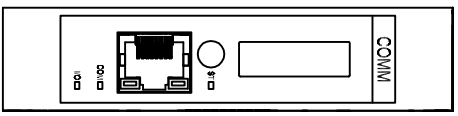

Screw Terminals (81-5000)

Lever Terminals (82-5000)

ZONE		REVISIONS		DATE		APPROVED	
NO.	REV.	DESCRIPTION	DATE	APPROVED	DATE	APPROVED	

1384 Blue Oaks Blvd
 Roseville, CA 95678
 (530) 888-1800
 WWW.ICLINKS.COM

Industrial Control Links
 MODULUS COMM 8x-5000

SIZE: 1.000" DRAW NO.: 61299001 SHEET: 1/1