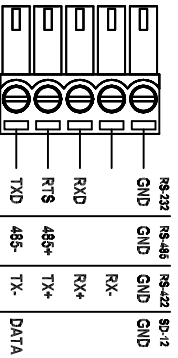

Screw Terminals (81-3014)

Lever Terminals (82-3014)

Front

0.89

BUS/POWER LEFT

BUS/POWER RIGHT

TB7 (COM1)

ZONE	REV	DESCRIPTION	DATE	APPROVED
		CONNECTED INTERNALLY		