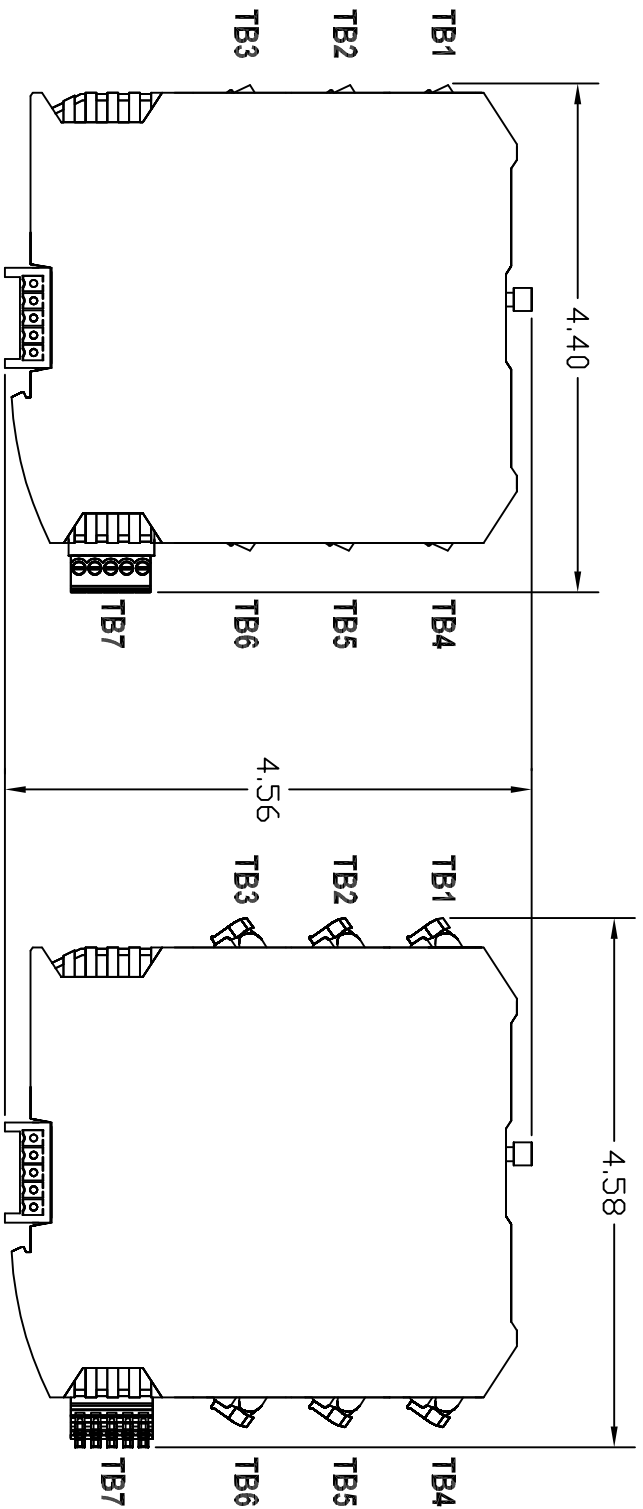

Screw Terminals (81-3014)

Lever Terminals (82-3014)

Front

0.89

BUS/POWER LEFT

BUS/POWER RIGHT

TB7 (COM1)

ZONE	REV	DESCRIPTION	DATE	APPROVED
		CONNECTED INTERNALLY		