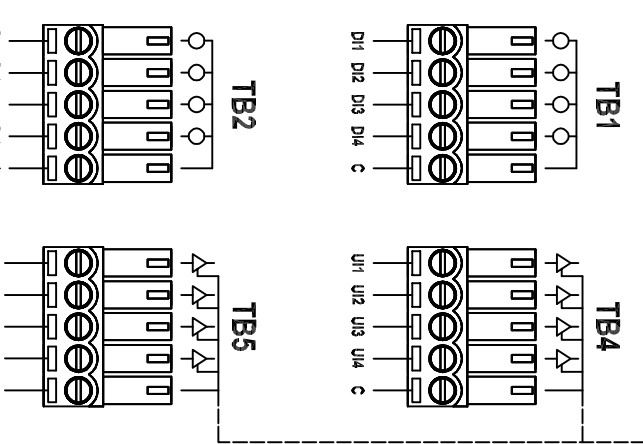

Screw Terminals (81-3014)

Lever Terminals (82-3014)

Front

0.89

BUS/POWER LEFT

BUS/POWER RIGHT

TB7 (COM1)

ZONE	REV	DESCRIPTION	DATE	APPROVED
		CONNECTED INTERNALLY		