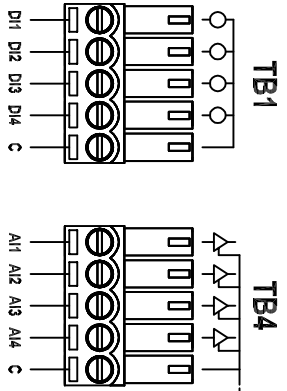

Screw Terminals (81-3012)

Lever Terminals (82-3012)

ZONE	REV	DESCRIPTION	DATE	APPROVED
		CONNECTED INTERNALLY		

1384 Blue Oaks Blvd
 Roseville, CA 95678
 (530) 888-1800
 WWW.ICLINKS.COM

Industrial Control Links
 MODULUS COMBO 12/24V 8x-3012

SIZE	FORM NO.	DATE	REV
		6/12/9001	AM1