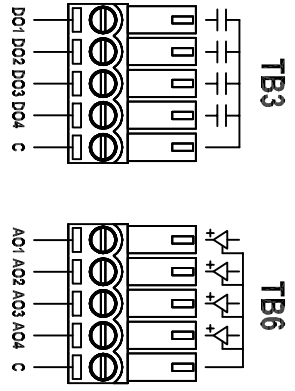

Screw Terminals (81-3012)

Lever Terminals (82-3012)

ZONE	REV	DESCRIPTION	DATE	APPROVED
		CONNECTED INTERNALLY		

1384 Blue Oaks Blvd
 Roseville, CA 95678
 (530) 888-1800
 WWW.ICLINKS.COM

Industrial Control Links
 MODULUS COMBO 12/24V 8x-3012

SIZE	FORM NO.	DATE	REV
		6/12/9001	AM1