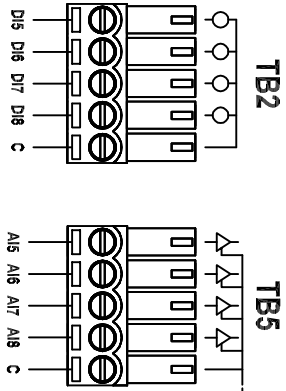

Screw Terminals (81-3012)

Lever Terminals (82-3012)

ZONE	REV	DESCRIPTION	DATE	APPROVED
		CONNECTED INTERNALLY		

1384 Blue Oaks Blvd
 Roseville, CA 95678
 (530) 888-1800
 WWW.ICLINKS.COM

Industrial Control Links
 MODULUS COMBO 12/24V 8x-3012

SIZE	FORM NO.	DATE	REV
		6/12/9001	AM1