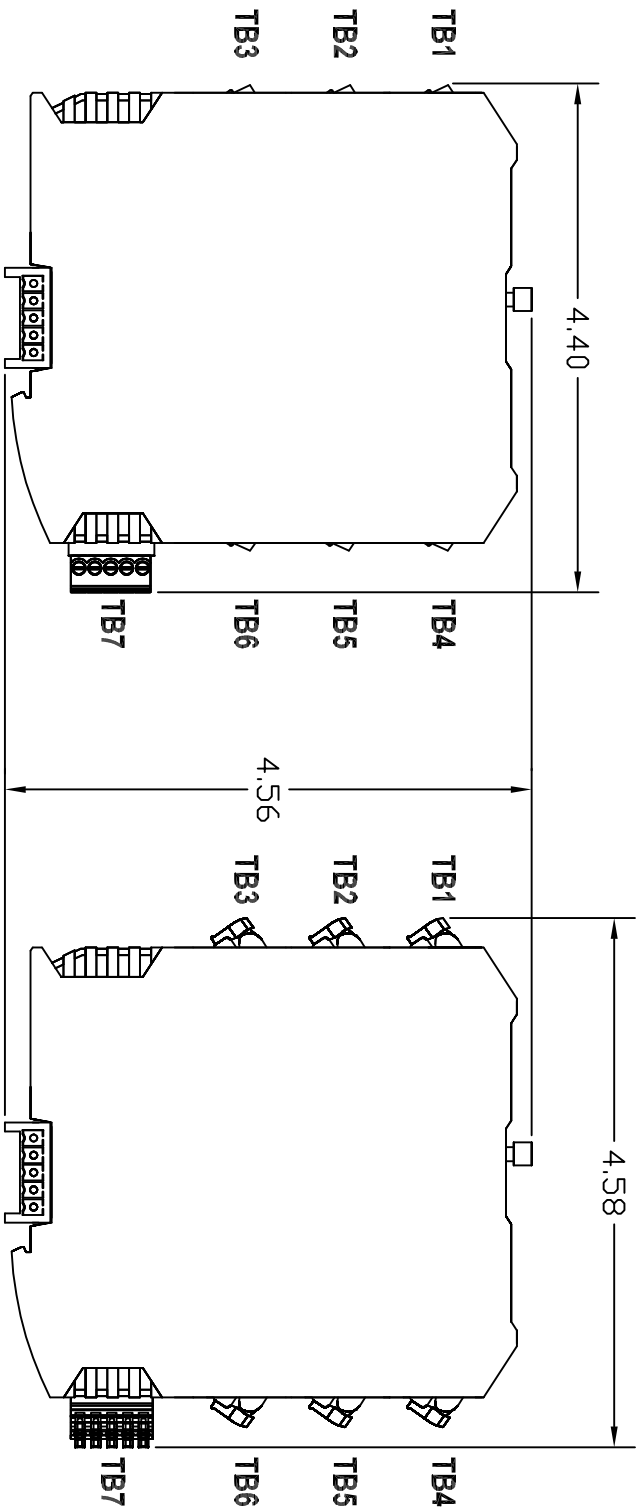

Screw Terminals (81-3012)

Lever Terminals (82-3012)

ZONE	REV	DESCRIPTION	DATE	APPROVED
		CONNECTED INTERNALLY		

1384 Blue Oaks Blvd
 Roseville, CA 95678
 (530) 888-1800
 WWW.ICLINKS.COM

Industrial Control Links
 MODULUS COMBO 12/24V 8x-3012

SIZE	FORM NO.	DATE	REV
		6/12/9001	AM1