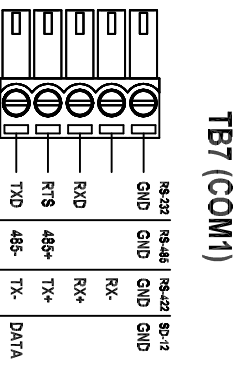

Screw Terminals (81-3012)

Lever Terminals (82-3012)

ZONE	REV	DESCRIPTION	DATE	APPROVED
		CONNECTED INTERNALLY		

1384 Blue Oaks Blvd
 Roseville, CA 95678
 (530) 888-1800
 WWW.ICLINKS.COM

Industrial Control Links
 MODULUS COMBO 12/24V 8x-3012

SIZE	FORM NO.	DATE	REV
		6/12/9001	AM1