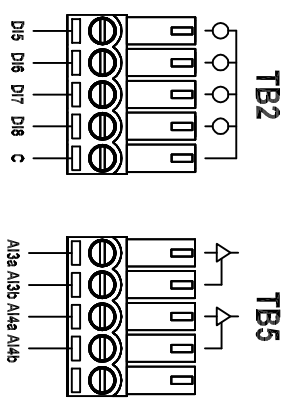

Screw Terminals (81-3007)

Lever Terminals (82-3007)

ZONE	REV	DESCRIPTION	DATE	APPROVED

1384 Blue Oaks Blvd  
 Roseville, CA 95678  
 (530) 888-1800  
 WWW.ICLINKS.COM

Industrial Control Links  
 MODULUS COMBO 12/24V 8x-3007

SIZE	FORM NO.	DATE	REV
		6/27/8001	AM1