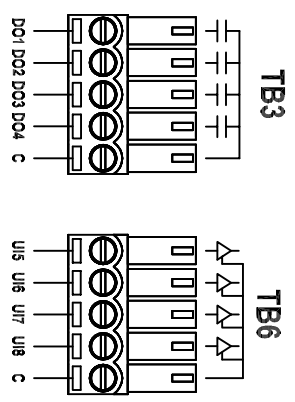

Screw Terminals (81-3007)

Lever Terminals (82-3007)

ZONE	REV	DESCRIPTION	DATE	APPROVED

1384 Blue Oaks Blvd  
 Roseville, CA 95678  
 (530) 888-1800  
 WWW.ICLINKS.COM

Industrial Control Links  
 MODULUS COMBO 12/24V 8x-3007

SIZE	FORM NO.	DATE	REV
		6/27/8001	AM1