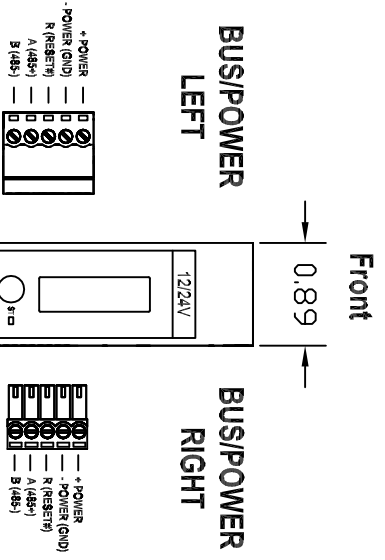

Screw Terminals (81-3007)

Lever Terminals (82-3007)

ZONE	REV	DESCRIPTION	DATE	APPROVED

1384 Blue Oaks Blvd  
 Roseville, CA 95678  
 (530) 888-1800  
 WWW.ICLINKS.COM

Industrial Control Links  
 MODULUS COMBO 12/24V 8x-3007

SIZE	FORM NO.	DATE	REV
		6/27/8001	AM1