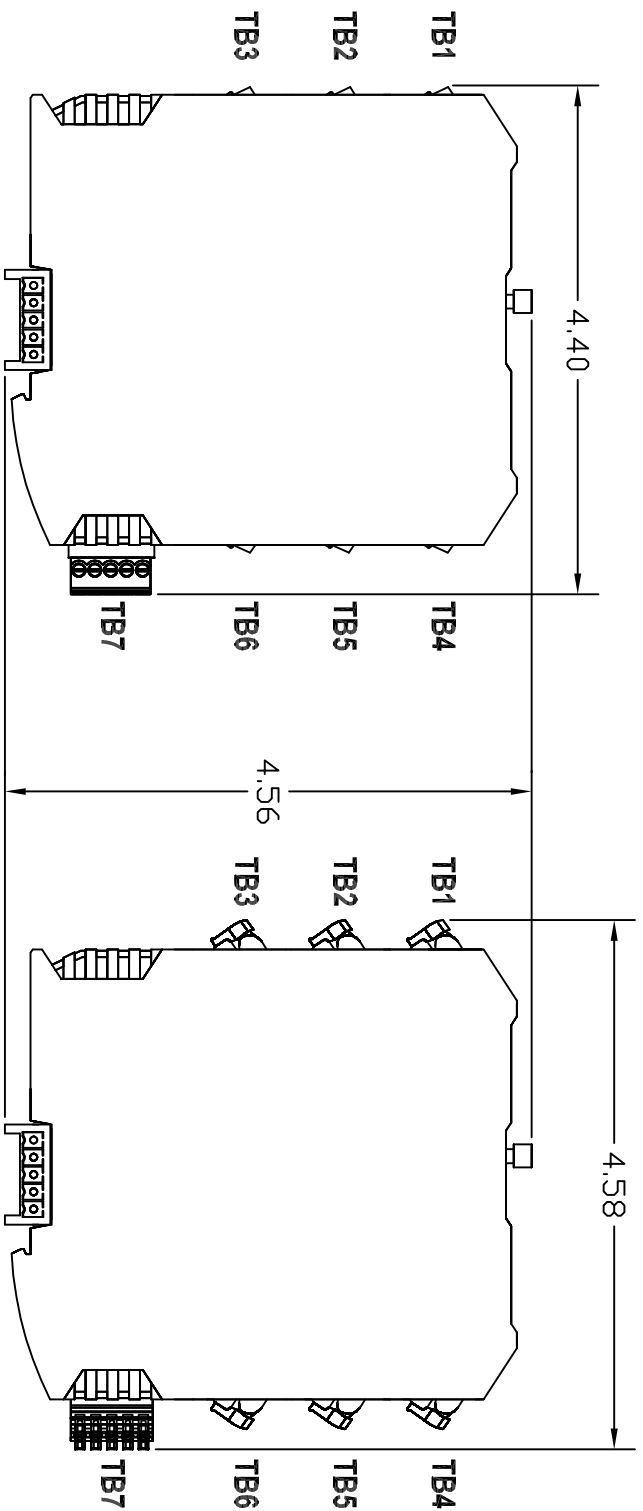

Screw Terminals (81-3007)

Lever Terminals (82-3007)

ZONE	REV	DESCRIPTION	DATE	APPROVED

1384 Blue Oaks Blvd  
 Roseville, CA 95678  
 (530) 888-1800  
 WWW.ICLINKS.COM

Industrial Control Links  
 MODULUS COMBO 12/24V 8x-3007

SIZE	FORM NO.	DATE	REV
		6/27/8001	AM1