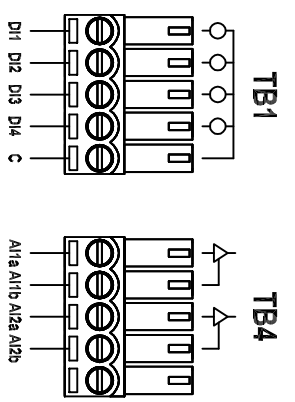

Screw Terminals (81-3007)

Lever Terminals (82-3007)

ZONE	REV	DESCRIPTION	DATE	APPROVED

1384 Blue Oaks Blvd  
 Roseville, CA 95678  
 (530) 888-1800  
 WWW.ICLINKS.COM

Industrial Control Links  
 MODULUS COMBO 12/24V 8x-3007

SIZE	FORM NO.	DATE	REV
		6/27/8001	AM1