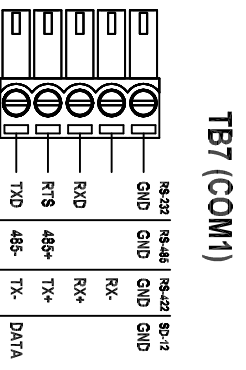

Screw Terminals (81-3007)

Lever Terminals (82-3007)

ZONE	REV	DESCRIPTION	DATE	APPROVED

1384 Blue Oaks Blvd  
 Roseville, CA 95678  
 (530) 888-1800  
 WWW.ICLINKS.COM

Industrial Control Links  
 MODULUS COMBO 12/24V 8x-3007

SIZE	FORM NO.	DATE	REV
		6/27/8001	AM1