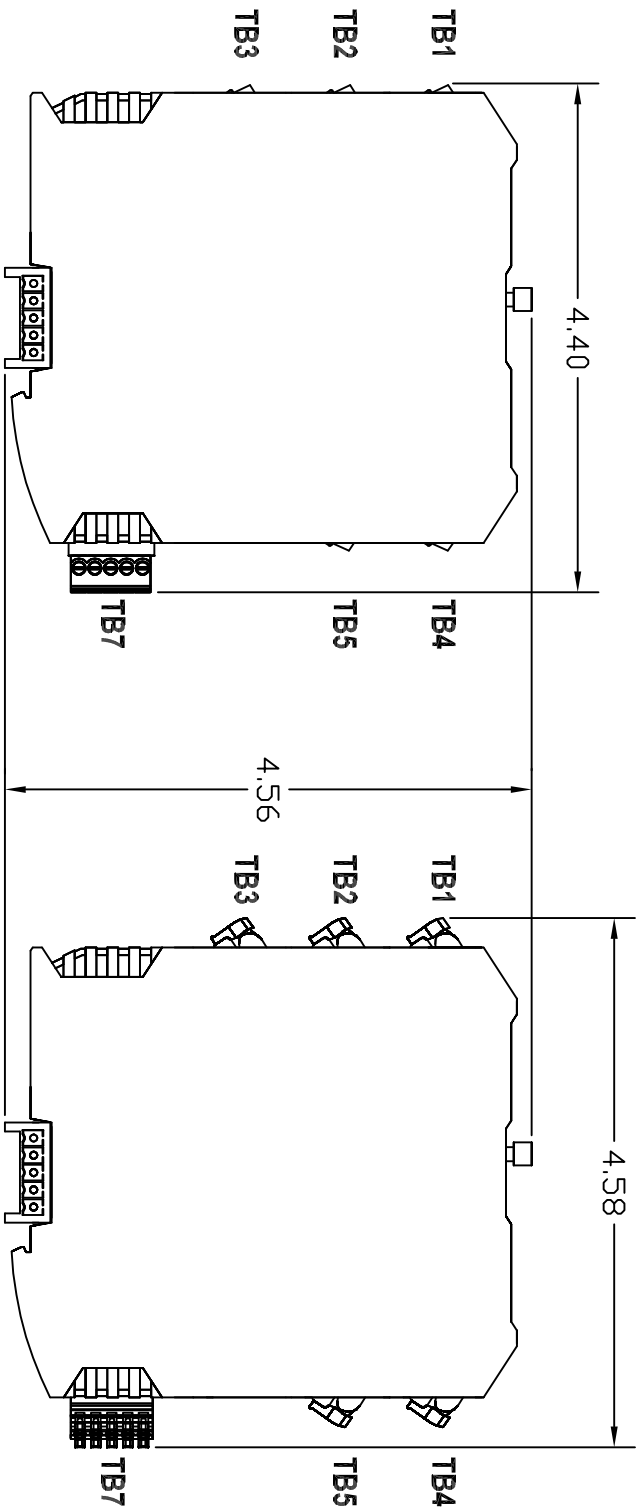

Screw Terminals (81-3006)

Lever Terminals (82-3006)

Front

0.89

BUS/POWER LEFT

BUS/POWER RIGHT

TB7 (COM1)

TB3

ZONE	REV	DESCRIPTION	DATE	APPROVED

1364 Blue Oaks Blvd
 Roseville, CA 95678
 (530) 888-1800
 WWW.LINKS.COM

Industrial Control Links
 MODULUS COMBO 12/24V 8x-3006

SIZE	FORM NO.	DRW NO.	REV
		61277001	AX1

SCALE: SHEET