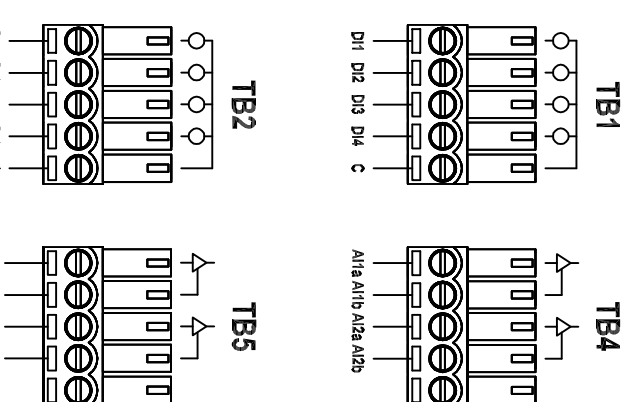

Screw Terminals (81-3006)

Lever Terminals (82-3006)

Front

0.89

BUS/POWER LEFT

BUS/POWER RIGHT

TB7 (COM1)

TB3

ZONE	REV	DESCRIPTION	DATE	APPROVED

1364 Blue Oaks Blvd
 Roseville, CA 95678
 (530) 888-1800
 WWW.LINKS.COM

Industrial Control Links
 MODULUS COMBO 12/24V 8x-3006

SIZE	FORM NO.	DRW NO.	REV
		61277001	AX1

SCALE: SHEET