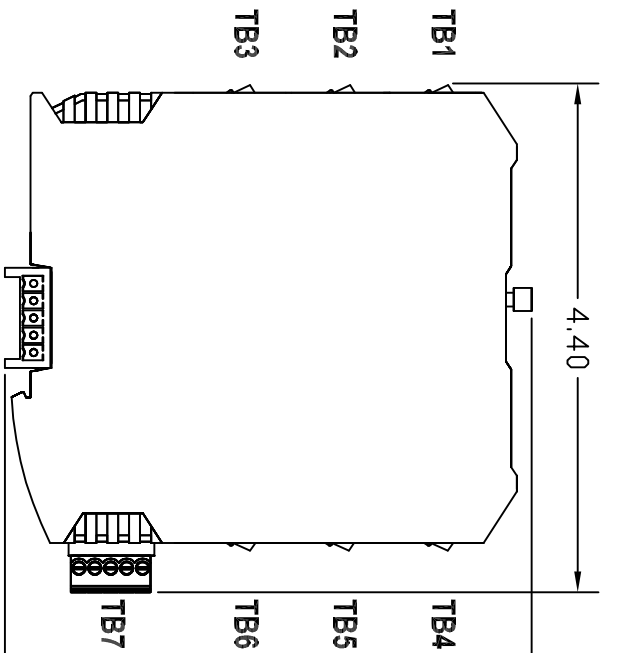

Screw Terminals (81-3005)

Lever Terminals (82-3005)

Front

0.89

BUS/POWER LEFT

BUS/POWER RIGHT

TB7 (COM1)

ZONE	REV	DESCRIPTION	DATE	APPROVED
CONNECTED INTERNALLY				