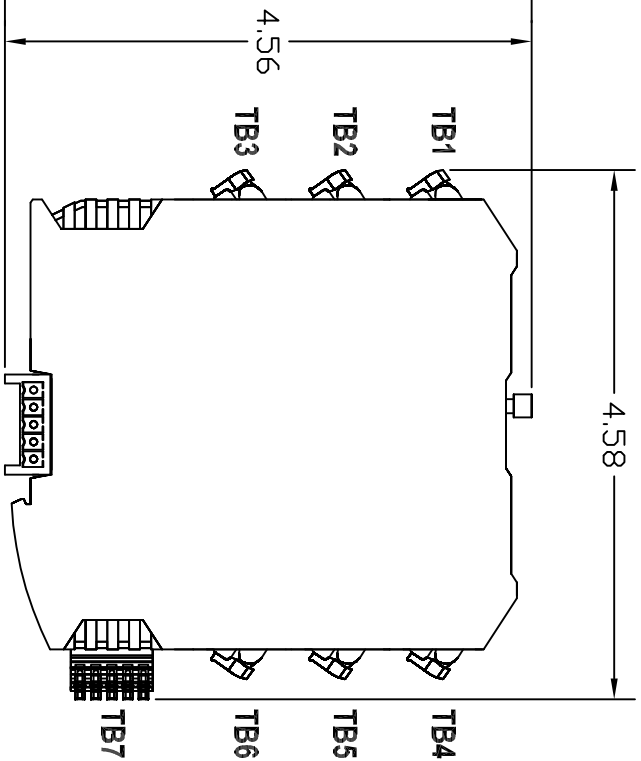

Screw Terminals (81-3005)

Lever Terminals (82-3005)

Front

0.89

BUS/POWER LEFT

BUS/POWER RIGHT

TB7 (COM1)

ZONE	REV	DESCRIPTION	DATE	APPROVED
CONNECTED INTERNALLY				