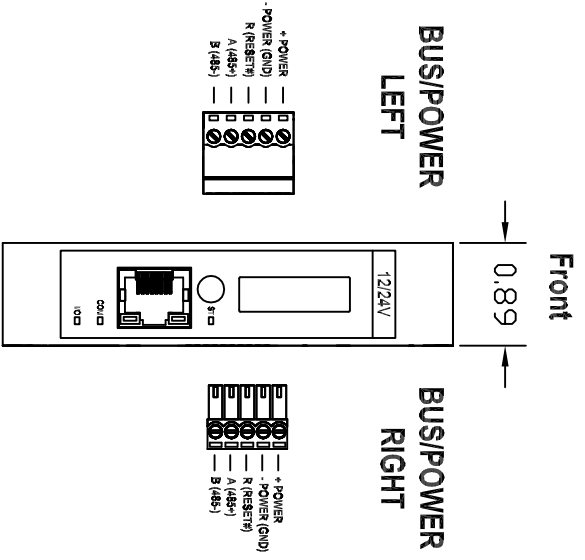

**Screw Terminals (81-3003)**

**Lever Terminals (82-3003)**

ZONE	REV	DESCRIPTION	DATE	APPROVED
		CONNECTED INTERNALLY		

1384 Blue Oaks Blvd  
 Roseville, CA 95678  
 (530)888-1800  
 WWW.ICLINKS.COM

Industrial Control Links  
 MODULUS COMBO 12/24V 8x-3003

SIZE: FROM NO. DATE: 6/27/001