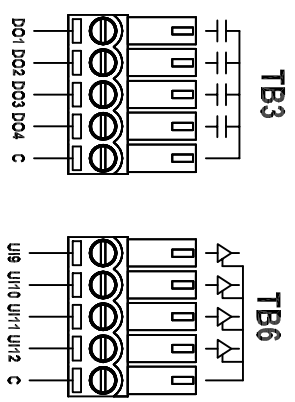

**Screw Terminals (81-3003)**

**Lever Terminals (82-3003)**

ZONE	REV	DESCRIPTION	DATE	APPROVED
		CONNECTED INTERNALLY		

1384 Blue Oaks Blvd  
 Roseville, CA 95678  
 (530)888-1800  
 WWW.ICLINKS.COM

Industrial Control Links  
 MODULUS COMBO 12/24V 8x-3003

SIZE: FROM NO. DATE: 6/27/001