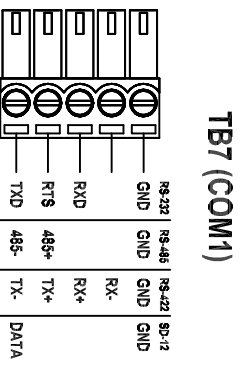

**Screw Terminals (81-3003)**

**Lever Terminals (82-3003)**

ZONE	REV	DESCRIPTION	DATE	APPROVED
		CONNECTED INTERNALLY		

1384 Blue Oaks Blvd  
 Roseville, CA 95678  
 (530)888-1800  
 WWW.ICLINKS.COM

Industrial Control Links  
 MODULUS COMBO 12/24V 8x-3003

SIZE: FROM NO. DATE: 6/27/001