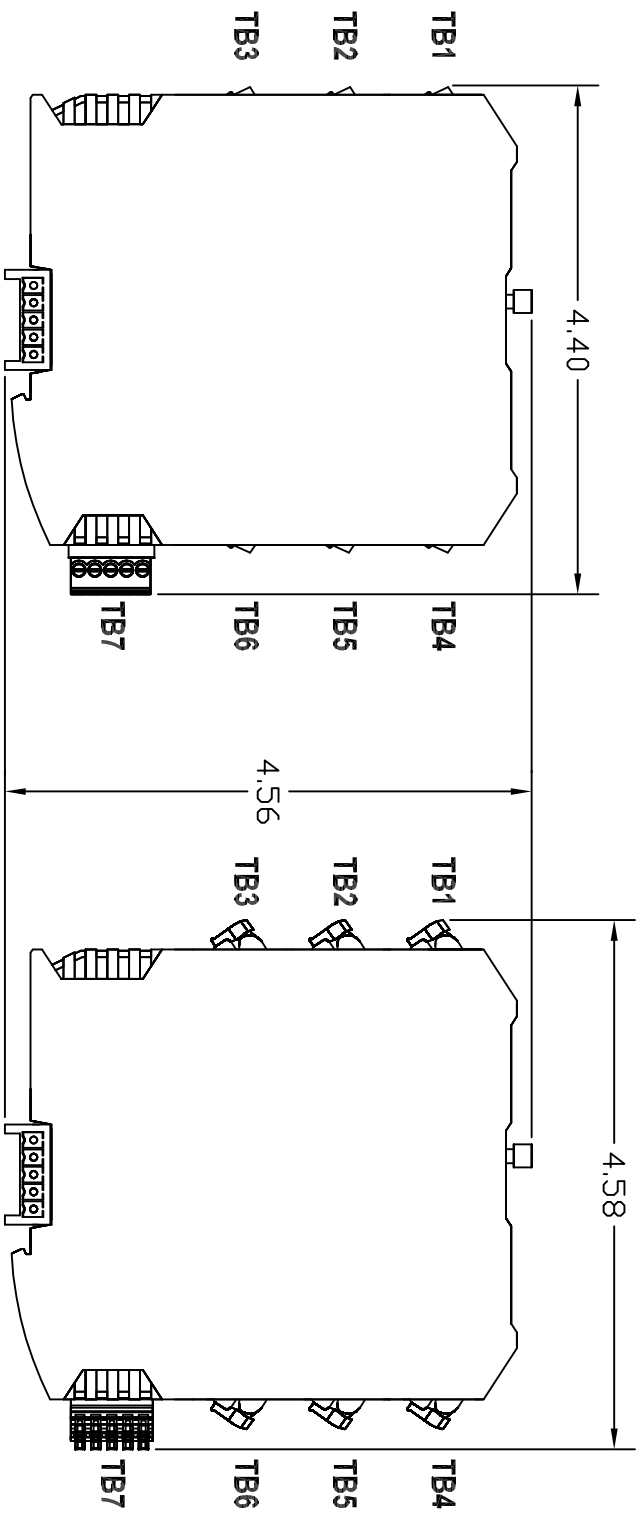

**Screw Terminals (81-3003)**

**Lever Terminals (82-3003)**

ZONE	REV	DESCRIPTION	DATE	APPROVED
		CONNECTED INTERNALLY		

1384 Blue Oaks Blvd  
 Roseville, CA 95678  
 (530)888-1800  
 WWW.ICLINKS.COM

Industrial Control Links  
 MODULUS COMBO 12/24V 8x-3003

SIZE: FROM NO. DATE: 6/27/001