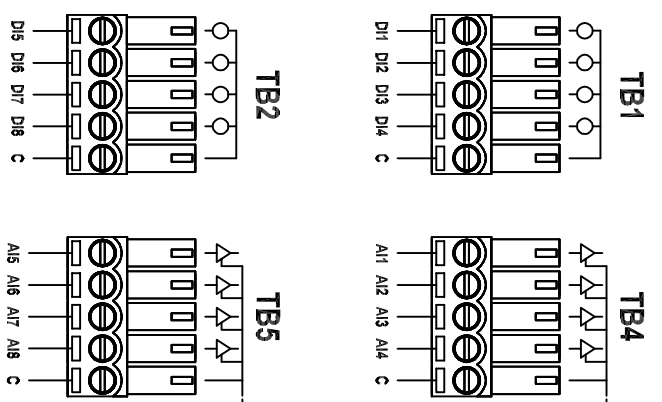

**Screw Terminals (81-3003)**

**Lever Terminals (82-3003)**

ZONE	REV	DESCRIPTION	DATE	APPROVED
		CONNECTED INTERNALLY		

1384 Blue Oaks Blvd  
 Roseville, CA 95678  
 (530)888-1800  
 WWW.ICLINKS.COM

Industrial Control Links  
 MODULUS COMBO 12/24V 8x-3003

SIZE: FROM NO. DATE: 6/27/001