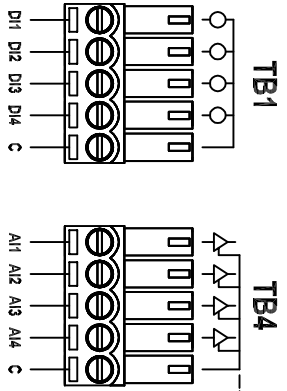

Screw Terminals (81-3002)

Lever Terminals (82-3002)

ZONE	REV	DESCRIPTION	DATE	APPROVED
		CONNECTED INTERNALLY		

1384 Blue Oaks Blvd Roseville, CA 95678 (530)888-1800 WWW.CLINKS.COM		Industrial Control Links	
SIZE	FRONT NO.	DATE NO.	REV
	61260001		A01
MODULUS COMBO 12/24V 8x-3002		SHEET	