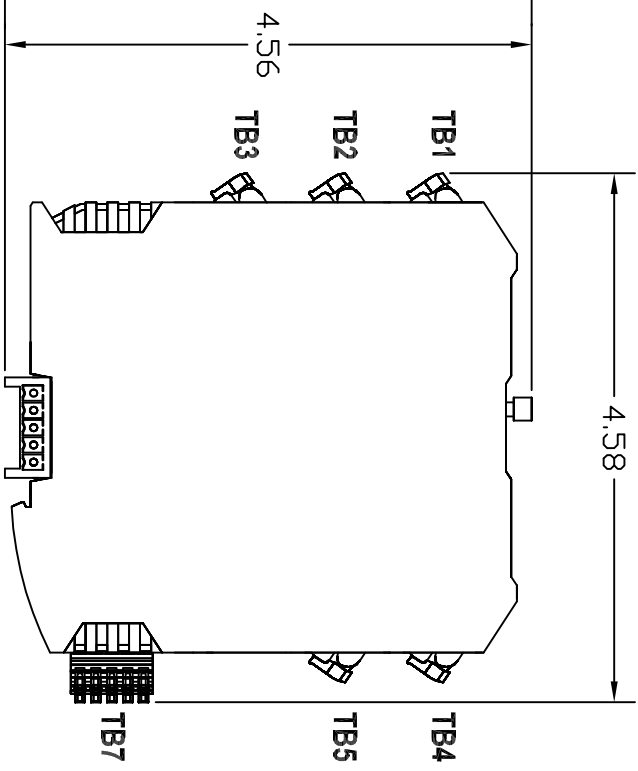

Screw Terminals (81-3002)

Lever Terminals (82-3002)

ZONE	REV	DESCRIPTION	DATE	APPROVED
		CONNECTED INTERNALLY		

1384 Blue Oaks Blvd Roseville, CA 95678 (530)888-1800 WWW.CLINKS.COM		Industrial Control Links	
SIZE	FRONT NO.	DATE NO.	REV
	61260001		A01
MODULUS COMBO 12/24V 8x-3002		SHEET	