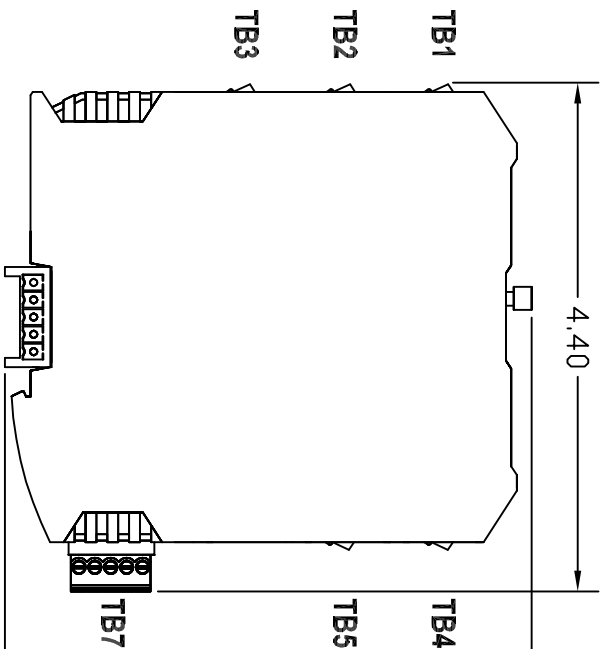

Screw Terminals (81-3002)

Lever Terminals (82-3002)

ZONE	REV	DESCRIPTION	DATE	APPROVED
		CONNECTED INTERNALLY		

1384 Blue Oaks Blvd Roseville, CA 95678 (530)888-1800 WWW.CLINKS.COM		Industrial Control Links	
SIZE	FRONT NO.	DATE NO.	REV
	61260001		A01
MODULUS COMBO 12/24V 8x-3002		SHEET	