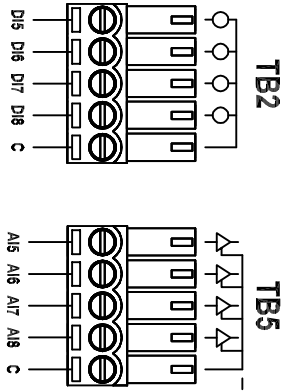

Screw Terminals (81-3002)

Lever Terminals (82-3002)

ZONE	REV	DESCRIPTION	DATE	APPROVED
		CONNECTED INTERNALLY		

1384 Blue Oaks Blvd Roseville, CA 95678 (530)888-1800 WWW.CLINKS.COM		Industrial Control Links	
SIZE	FRONT NO.	DATE NO.	REV
	61260001		A01
MODULUS COMBO 12/24V 8x-3002		SHEET	