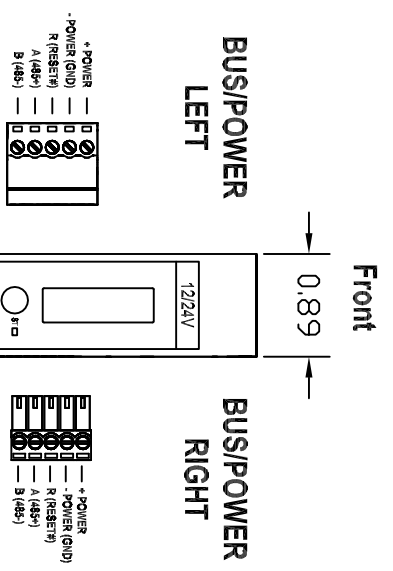

Screw Terminals (81-3002)

Lever Terminals (82-3002)

ZONE	REV	DESCRIPTION	DATE	APPROVED
		CONNECTED INTERNALLY		

1384 Blue Oaks Blvd Roseville, CA 95678 (530)888-1800 WWW.CLINKS.COM		Industrial Control Links	
SIZE	FRONT NO.	DATE NO.	REV
	61260001		A01
MODULUS COMBO 12/24V 8x-3002		SHEET	