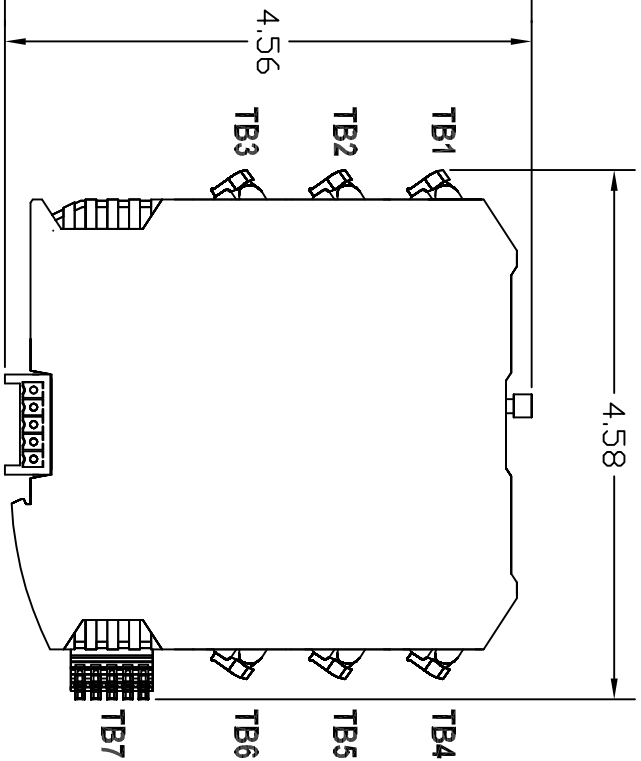

Screw Terminals (81-3112)

Lever Terminals (82-3112)

Front

0.89

BUS/POWER LEFT

BUS/POWER RIGHT

TB7 (COM1)

ZONE	REV	DESCRIPTION	DATE	APPROVED
		CONNECTED INTERNALLY		