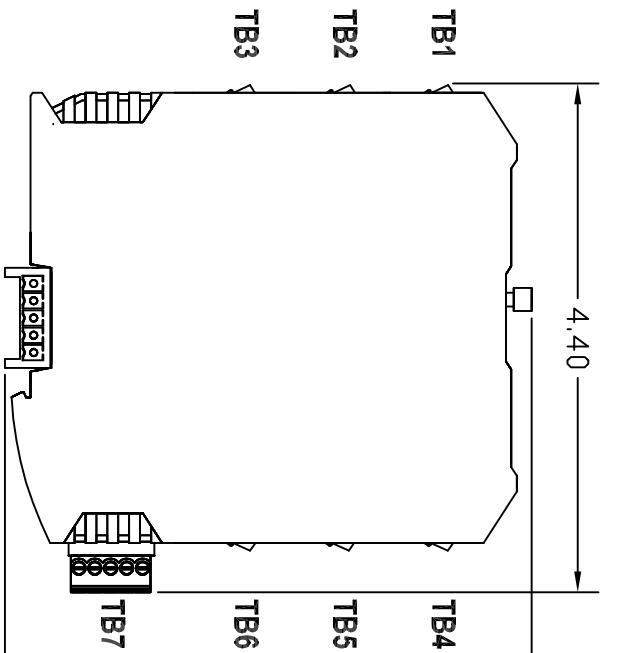

Screw Terminals (81-3112)

Lever Terminals (82-3112)

Front

0.89

BUS/POWER LEFT

BUS/POWER RIGHT

TB7 (COM1)

ZONE	REV	DESCRIPTION	DATE	APPROVED
		CONNECTED INTERNALLY		