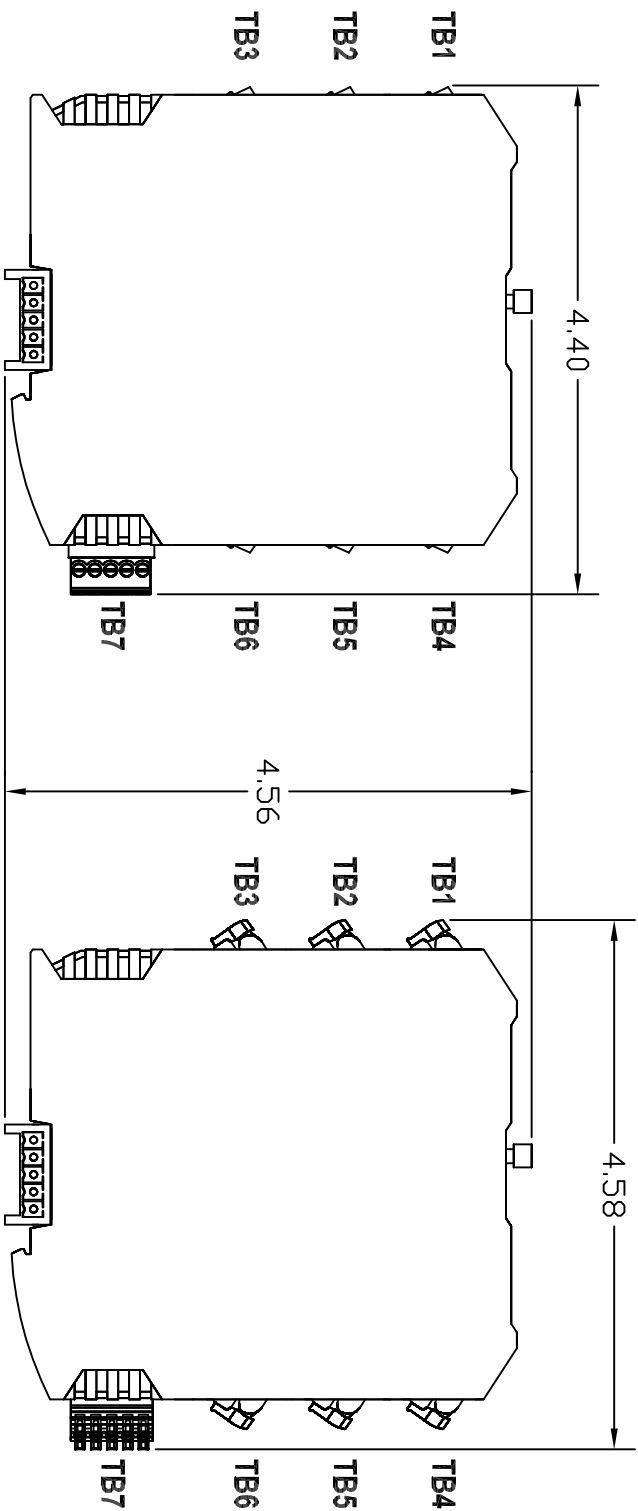

Screw Terminals (81-3107)

Lever Terminals (82-3107)

Front

0.89

BUS/POWER LEFT

BUS/POWER RIGHT

ZONE	REV	DESCRIPTION	DATE	APPROVED
------	-----	-------------	------	----------

Industrial Control Links
 1384 Blue Oaks Blvd
 Roseville, CA 95678
 (530) 888-1800
 WWW.ICLINKS.COM

MODULUS COMBO 120/240V 8x-3107

SIZE: FROM NO. 61287001

SCALE: 1:1

REV: AX1