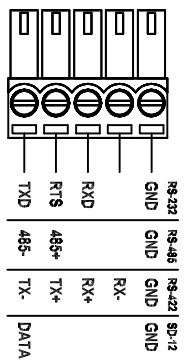

Screw Terminals (81-3107)

Lever Terminals (82-3107)

Front

0.89

BUS/POWER LEFT

BUS/POWER RIGHT

ZONE	REV	DESCRIPTION	DATE	APPROVED
------	-----	-------------	------	----------

Industrial Control Links
 1384 Blue Oaks Blvd
 Roseville, CA 95678
 (530) 888-1800
 WWW.ICLINKS.COM

MODULUS COMBO 120/240V 8x-3107

SIZE: FROM NO. 61287001

SCALE: 1:1

REV: AX1