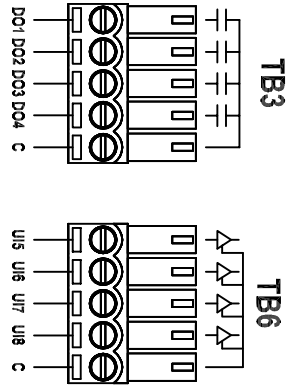

Screw Terminals (81-3107)

Lever Terminals (82-3107)

Front

0.89

BUS/POWER LEFT

BUS/POWER RIGHT

ZONE	REV	DESCRIPTION	DATE	APPROVED
------	-----	-------------	------	----------

Industrial Control Links
 1384 Blue Oaks Blvd
 Roseville, CA 95678
 (530) 888-1800
 WWW.ICLINKS.COM

MODULUS COMBO 120/240V 8x-3107

SIZE: FROM NO. 61287001

SCALE: 1:1

REV: AX1