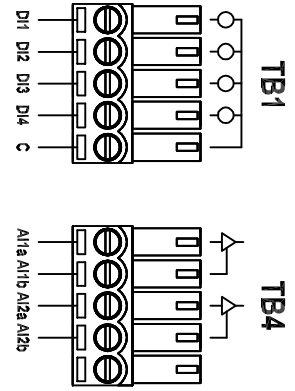

Screw Terminals (81-3107)

Lever Terminals (82-3107)

Front

0.89

BUS/POWER LEFT

BUS/POWER RIGHT

ZONE	REV	DESCRIPTION	DATE	APPROVED
------	-----	-------------	------	----------

Industrial Control Links
 1384 Blue Oaks Blvd
 Roseville, CA 95678
 (530) 888-1800
 WWW.ICLINKS.COM

MODULUS COMBO 120/240V 8x-3107

SIZE: FROM NO. 61287001

SCALE: 1:1

REV: AX1