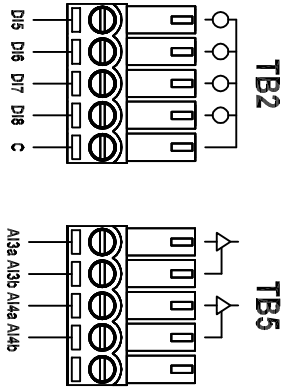

Screw Terminals (81-3107)

Lever Terminals (82-3107)

Front

0.89

BUS/POWER LEFT

BUS/POWER RIGHT

ZONE	REV	DESCRIPTION	DATE	APPROVED
------	-----	-------------	------	----------

Industrial Control Links
 1384 Blue Oaks Blvd
 Roseville, CA 95678
 (530) 888-1800
 WWW.ICLINKS.COM

MODULUS COMBO 120/240V 8x-3107

SIZE: FROM NO. 61287001

SCALE: 1:1

REV: AX1