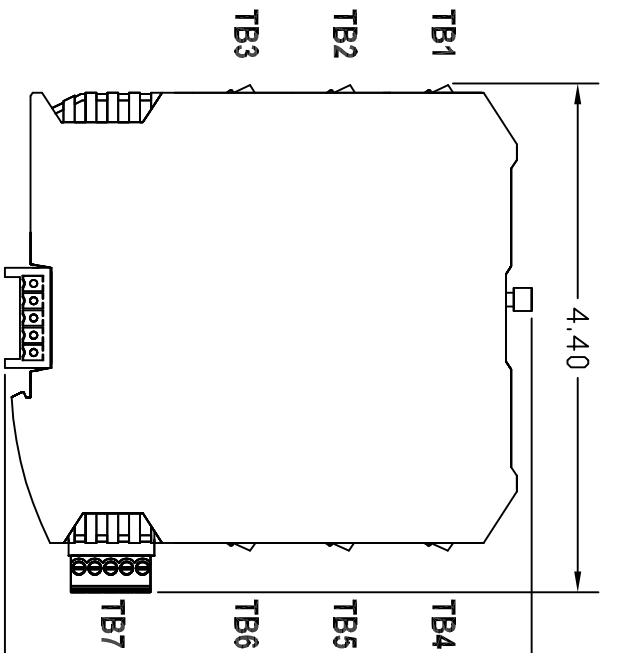

Screw Terminals (81-3105)

Lever Terminals (82-3105)

ZONE	REV	DESCRIPTION	DATE	APPROVED
		CONNECTED INTERNALLY		

1384 Blue Oaks Blvd
 Roseville, CA 95678
 (530) 888-1800
 WWW.CLINKS.COM

Industrial Control Links

MODULUS COMBO 120/240V 8x-3105

SIZE FROM NO. 61285001

SCALE

SHEET

REV AX1