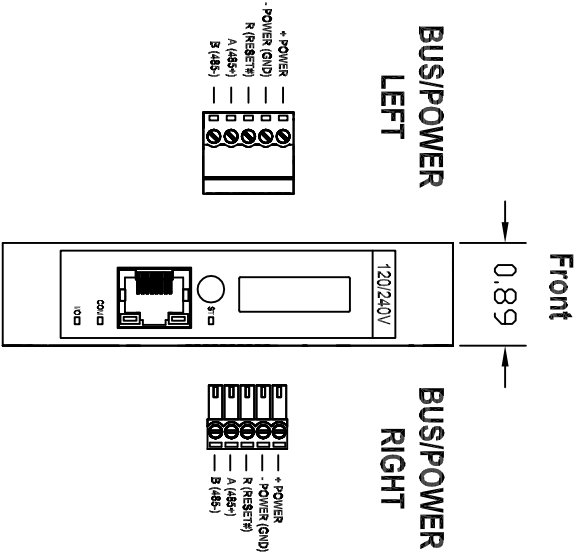

Screw Terminals (81-3105)

Lever Terminals (82-3105)

ZONE	REV	DESCRIPTION	DATE	APPROVED
		CONNECTED INTERNALLY		

1384 Blue Oaks Blvd
 Roseville, CA 95678
 (530) 888-1800
 WWW.CLINKS.COM

Industrial Control Links

MODULUS COMBO 120/240V 8x-3105

SIZE FROM NO. 61285001

SCALE

SHEET

REV AX1