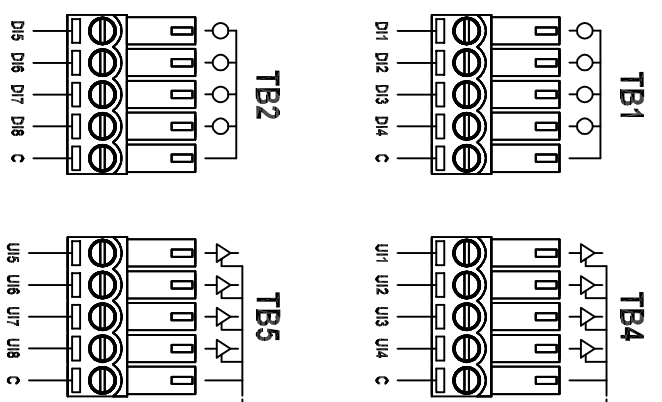

Screw Terminals (81-3105)

Lever Terminals (82-3105)

ZONE	REV	DESCRIPTION	DATE	APPROVED
		CONNECTED INTERNALLY		

1384 Blue Oaks Blvd
 Roseville, CA 95678
 (530) 888-1800
 WWW.CLINKS.COM

Industrial Control Links

MODULUS COMBO 120/240V 8x-3105

SIZE FROM NO. 61285001

SCALE

SHEET

REV AX1