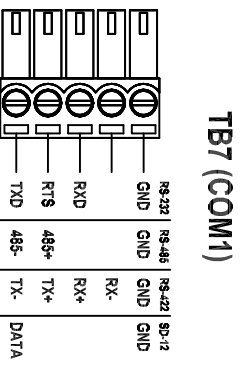

Screw Terminals (81-3105)

Lever Terminals (82-3105)

ZONE	REV	DESCRIPTION	DATE	APPROVED
		CONNECTED INTERNALLY		

1384 Blue Oaks Blvd
 Roseville, CA 95678
 (530) 888-1800
 WWW.CLINKS.COM

Industrial Control Links

MODULUS COMBO 120/240V 8x-3105

SIZE FROM NO. 61285001

SCALE

SHEET

REV AX1