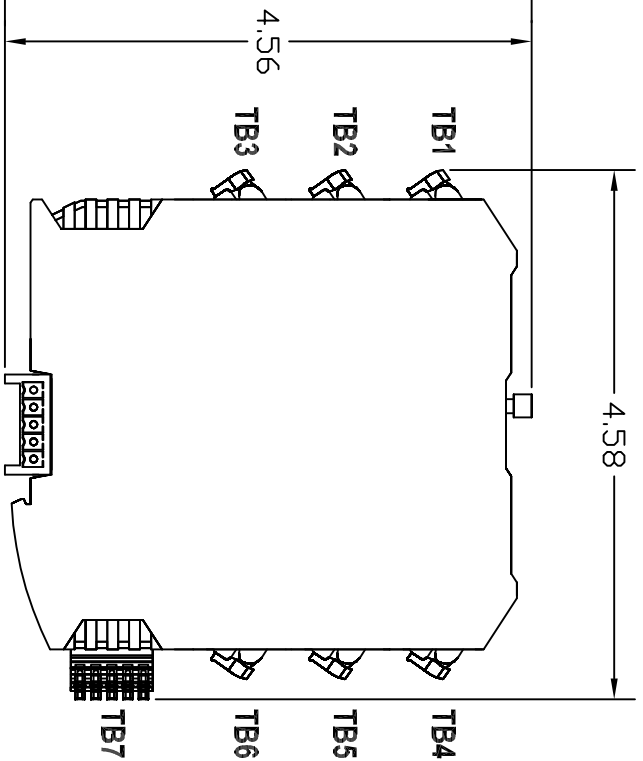

Screw Terminals (81-3105)

Lever Terminals (82-3105)

ZONE	REV	DESCRIPTION	DATE	APPROVED
		CONNECTED INTERNALLY		

1384 Blue Oaks Blvd
 Roseville, CA 95678
 (530) 888-1800
 WWW.CLINKS.COM

Industrial Control Links

MODULUS COMBO 120/240V 8x-3105

SIZE FROM NO. 61285001

SCALE

SHEET

REV AX1