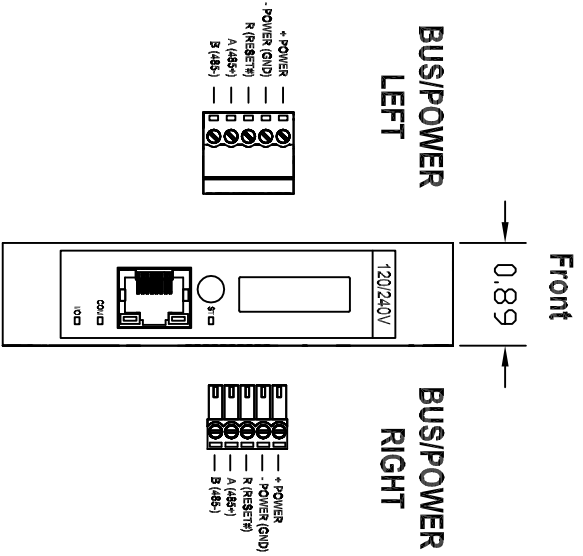

Screw Terminals (81-3104)

Lever Terminals (82-3104)

ZONE	REV	DESCRIPTION	DATE	APPROVED
		CONNECTED INTERNALLY		

1384 Blue Oaks Blvd Roseville, CA 95678 (530) 888-1800 WWW.ICLINKS.COM		Industrial Control Links	
SIZE	FORM NO.	DRW NO.	REV
	61294001		AX1