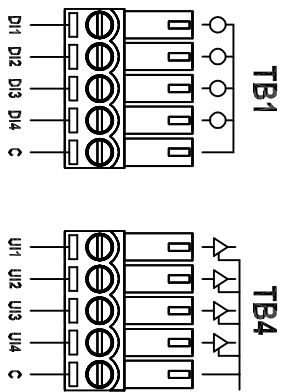

Screw Terminals (81-3104)

Lever Terminals (82-3104)

ZONE	REV	DESCRIPTION	DATE	APPROVED
		CONNECTED INTERNALLY		

1384 Blue Oaks Blvd Roseville, CA 95678 (530) 888-1800 WWW.ICLINKS.COM		Industrial Control Links	
SIZE	FORM NO.	DRW NO.	REV
	61294001		AX1