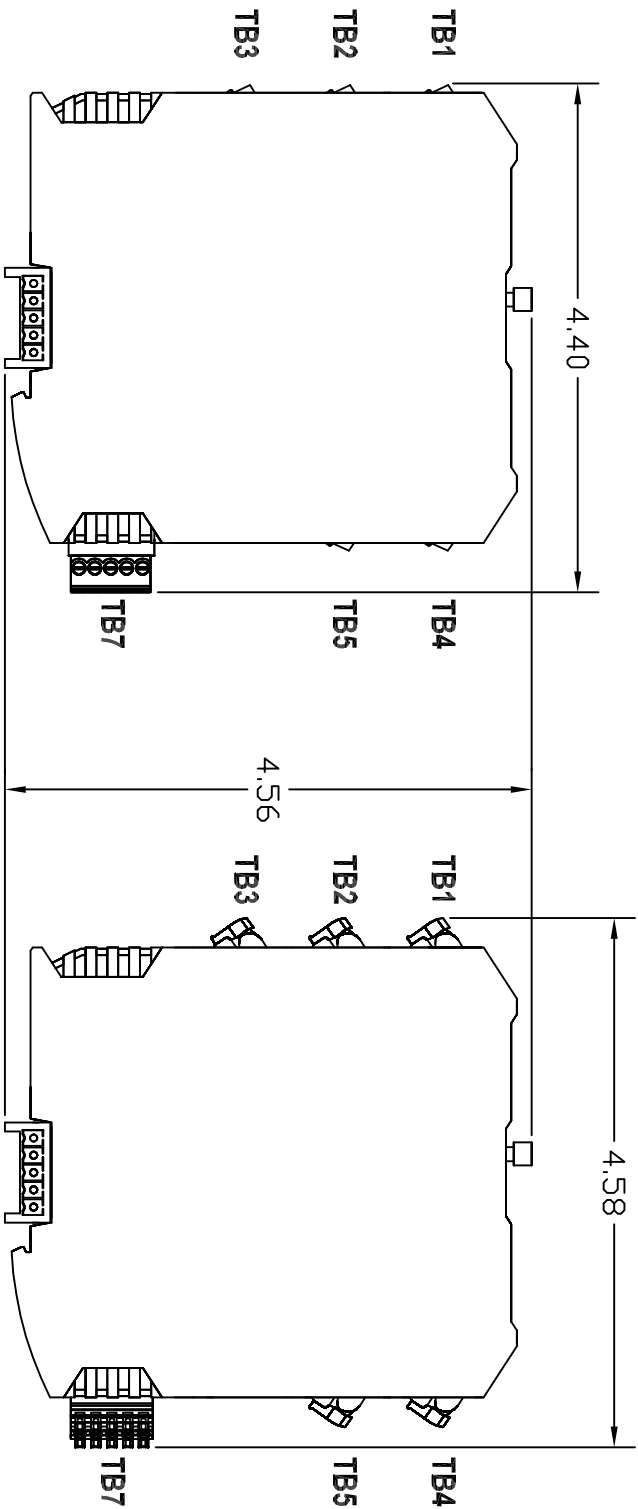

Screw Terminals (81-3104)

Lever Terminals (82-3104)

ZONE	REV	DESCRIPTION	DATE	APPROVED
		CONNECTED INTERNALLY		

1384 Blue Oaks Blvd Roseville, CA 95678 (530) 888-1800 WWW.ICLINKS.COM		Industrial Control Links	
SIZE	FORM NO.	DRW NO.	REV
	61294001		AX1