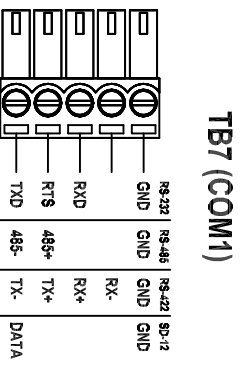

Screw Terminals (81-3103)

Lever Terminals (82-3103)

ZONE	REV	DESCRIPTION	DATE	APPROVED
		CONNECTED INTERNALLY		

1364 Blue Oaks Blvd
 Roseville, CA 95678
 (530) 888-1800
 WWW.CLINKS.COM

Industrial Control Links

MODULUS COMBO 120/240V 8x-3103

SIZE FROM NO. 61293001

SCALE

SHEET

REV AX1