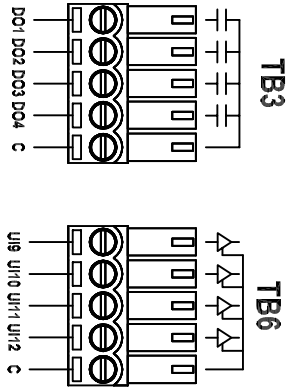

Screw Terminals (81-3103)

Lever Terminals (82-3103)

ZONE	REV	DESCRIPTION	DATE	APPROVED
		CONNECTED INTERNALLY		

1364 Blue Oaks Blvd
 Roseville, CA 95678
 (530) 888-1800
 WWW.CLINKS.COM

Industrial Control Links

MODULUS COMBO 120/240V 8x-3103

SIZE FROM NO. 61293001

SCALE

SHEET

REV AX1