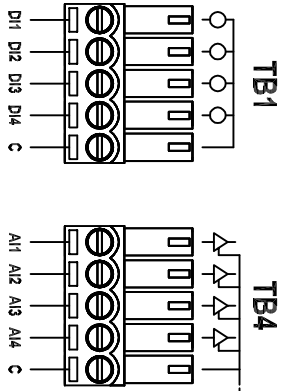

Screw Terminals (81-3103)

Lever Terminals (82-3103)

ZONE	REV	DESCRIPTION	DATE	APPROVED
		CONNECTED INTERNALLY		

1364 Blue Oaks Blvd
 Roseville, CA 95678
 (530) 888-1800
 WWW.CLINKS.COM

Industrial Control Links

MODULUS COMBO 120/240V 8x-3103

SIZE FROM NO. 61293001

SCALE

SHEET

REV AX1