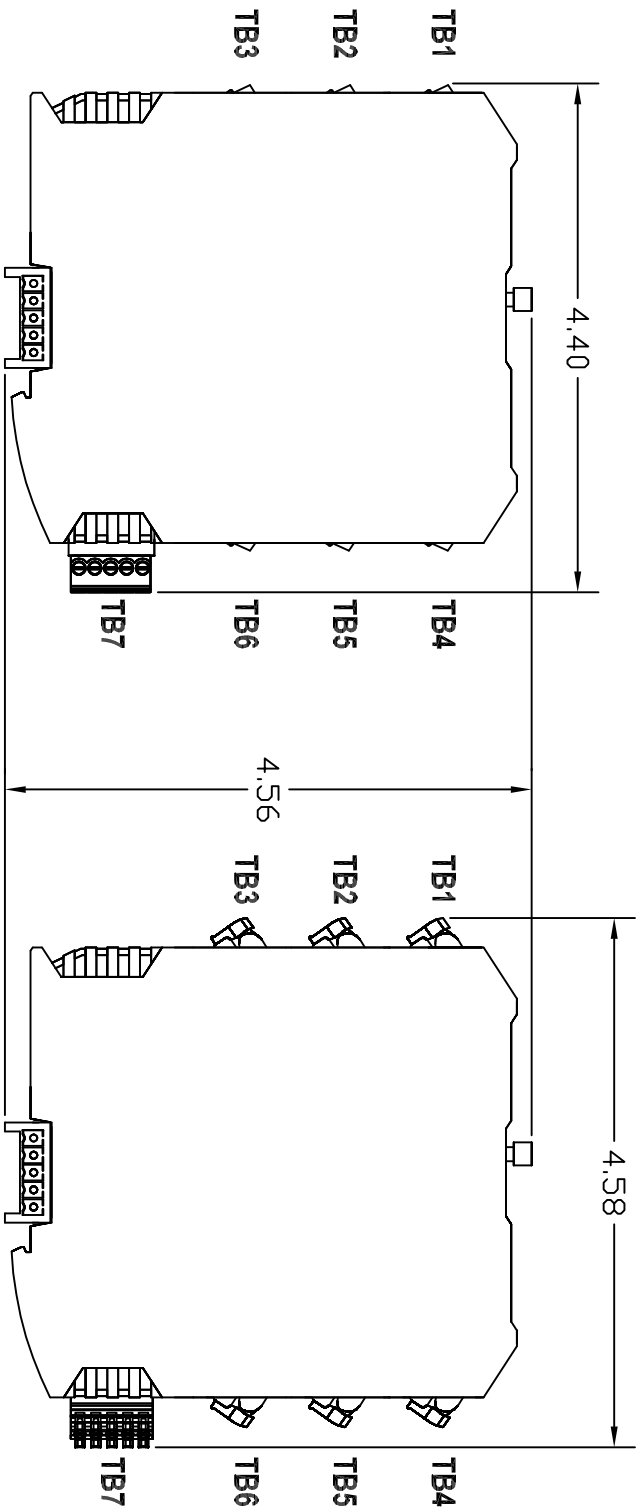

Screw Terminals (81-3103)

Lever Terminals (82-3103)

ZONE	REV	DESCRIPTION	DATE	APPROVED
		CONNECTED INTERNALLY		

1364 Blue Oaks Blvd
 Roseville, CA 95678
 (530) 888-1800
 WWW.CLINKS.COM

Industrial Control Links

MODULUS COMBO 120/240V 8x-3103

SIZE FROM NO. 61293001

SCALE

SHEET

REV AX1