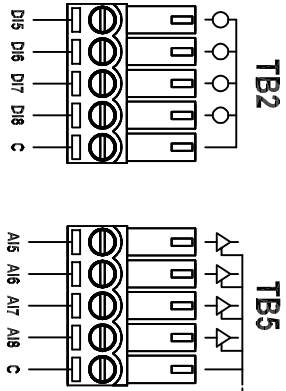

Screw Terminals (81-3103)

Lever Terminals (82-3103)

ZONE	REV	DESCRIPTION	DATE	APPROVED
		CONNECTED INTERNALLY		

1364 Blue Oaks Blvd
 Roseville, CA 95678
 (530) 888-1800
 WWW.CLINKS.COM

Industrial Control Links

MODULUS COMBO 120/240V 8x-3103

SIZE FROM NO. 61293001

SCALE

SHEET

REV AX1