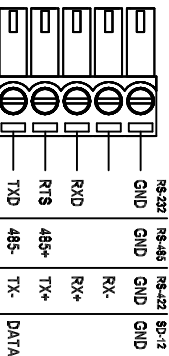

Screw Terminals (81-3102)

Lever Terminals (82-3102)

BUS/POWER LEFT

BUS/POWER RIGHT

Front

0.89

TB7 (COM1)

ZONE	REV	DESCRIPTION	DATE	APPROVED
		CONNECTED INTERNALLY		

1384 Blue Oaks Blvd Roseville, CA 95678 (530) 888-1800 WWW.LINKS.COM		Industrial Control Links MODULUS COMBO 120/240V 8x-3102	
SIZE	FRONT NO.	DRAW NO.	REV
		61282001	AX1