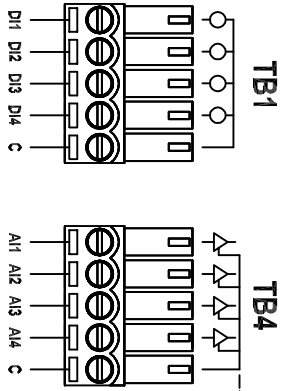

Screw Terminals (81-3102)

Lever Terminals (82-3102)

BUS/POWER LEFT

BUS/POWER RIGHT

Front

0.89

TB7 (COM1)

ZONE	REV	DESCRIPTION	DATE	APPROVED
		CONNECTED INTERNALLY		

1384 Blue Oaks Blvd Roseville, CA 95678 (530) 888-1800 WWW.LINKS.COM		Industrial Control Links MODULUS COMBO 120/240V 8x-3102	
SIZE	FRONT NO.	DRAW NO.	REV
		61282001	AX1