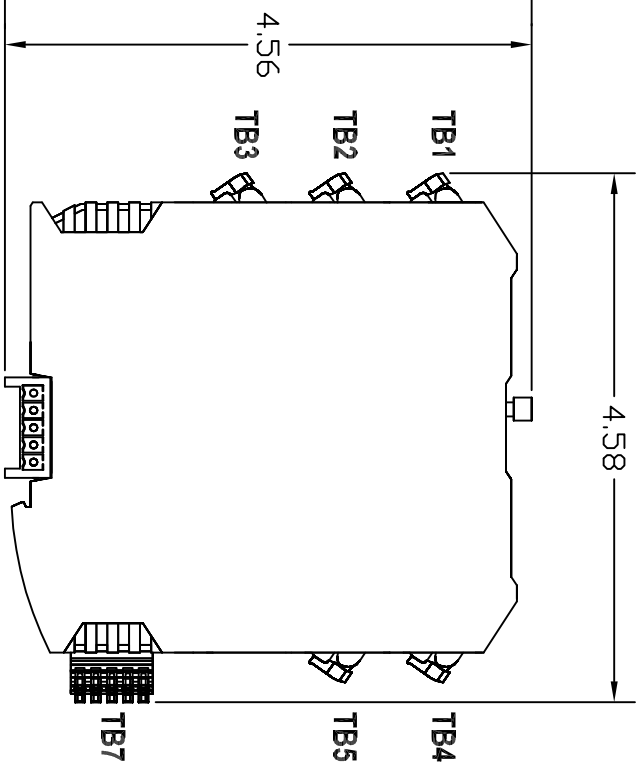

Screw Terminals (81-3102)

Lever Terminals (82-3102)

BUS/POWER LEFT

BUS/POWER RIGHT

Front

0.89

TB7 (COM1)

ZONE	REV	DESCRIPTION	DATE	APPROVED
		CONNECTED INTERNALLY		

1384 Blue Oaks Blvd Roseville, CA 95678 (530) 888-1800 WWW.LINKS.COM		Industrial Control Links MODULUS COMBO 120/240V 8x-3102	
SIZE	FRONT NO.	DRAW NO.	REV
		61282001	AX1