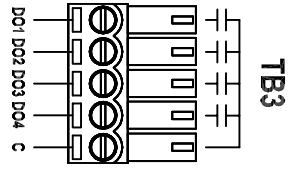

Screw Terminals (81-3102)

Lever Terminals (82-3102)

BUS/POWER LEFT

BUS/POWER RIGHT

Front

0.89

TB7 (COM1)

ZONE	REV	DESCRIPTION	DATE	APPROVED
		CONNECTED INTERNALLY		

1384 Blue Oaks Blvd Roseville, CA 95678 (530) 888-1800 WWW.LINKS.COM		Industrial Control Links MODULUS COMBO 120/240V 8x-3102	
SIZE	FRONT NO.	DRAW NO.	REV
		61282001	AX1