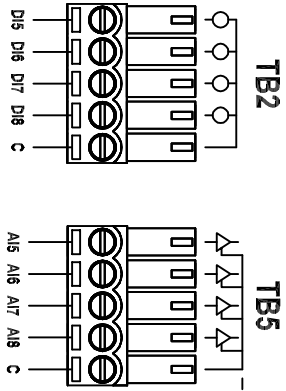

Screw Terminals (81-3102)

Lever Terminals (82-3102)

BUS/POWER LEFT

BUS/POWER RIGHT

Front

0.89

TB7 (COM1)

ZONE	REV	DESCRIPTION	DATE	APPROVED
		CONNECTED INTERNALLY		

1384 Blue Oaks Blvd Roseville, CA 95678 (530) 888-1800 WWW.LINKS.COM		Industrial Control Links MODULUS COMBO 120/240V 8x-3102	
SIZE	FRONT NO.	DRAW NO.	REV
		61282001	AX1