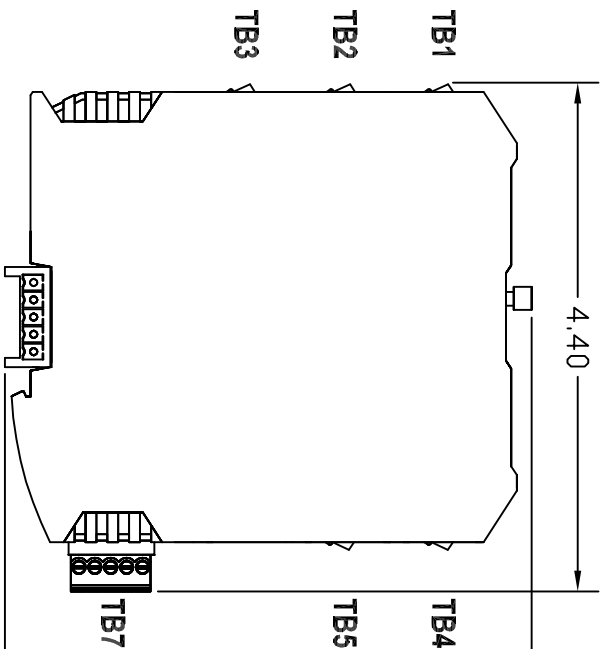

Screw Terminals (81-3102)

Lever Terminals (82-3102)

BUS/POWER LEFT

BUS/POWER RIGHT

Front

0.89

TB7 (COM1)

ZONE	REV	DESCRIPTION	DATE	APPROVED
		CONNECTED INTERNALLY		

1384 Blue Oaks Blvd Roseville, CA 95678 (530) 888-1800 WWW.LINKS.COM		Industrial Control Links MODULUS COMBO 120/240V 8x-3102	
SIZE	FRONT NO.	DRAW NO.	REV
		61282001	AX1